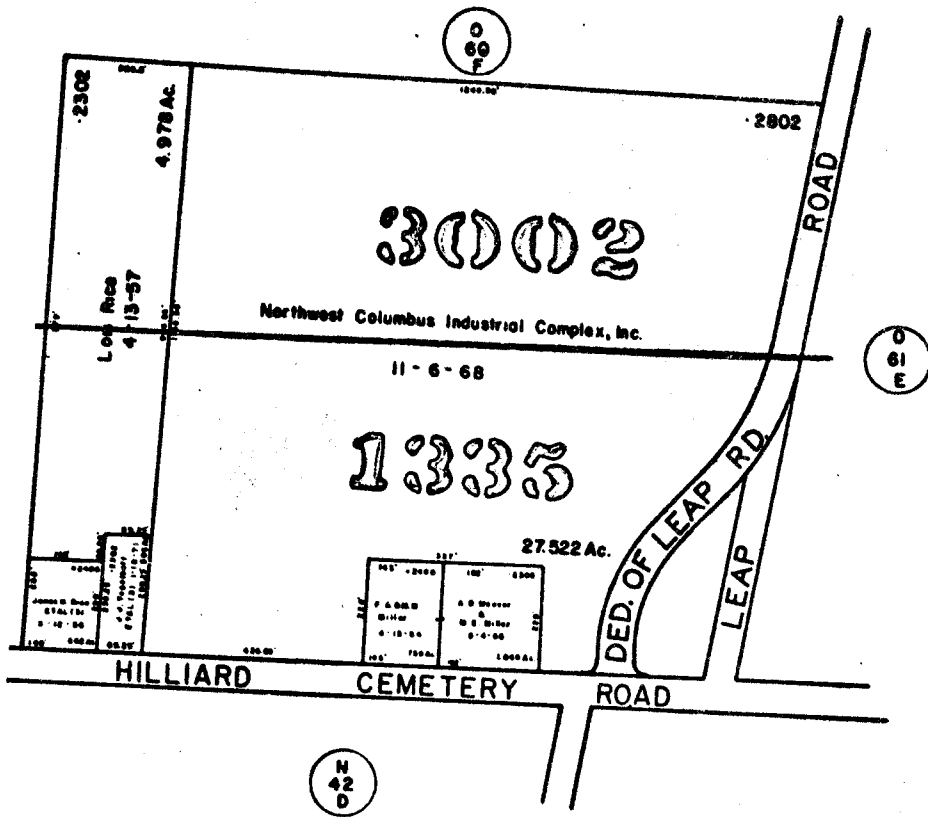

O-60-FF  
NORWICH TWP.

SCALE 1"=200'  
VMS  
TAXING DISTRICTS  
NORWICH TWP  
CITY OF HILLIARD

SEE DRAWING AT TOP FOR CONTINUATION OF PROPERTIES  
NOTICE THE SCALE

SCALE 1"=100'

3606  
O-60-FF