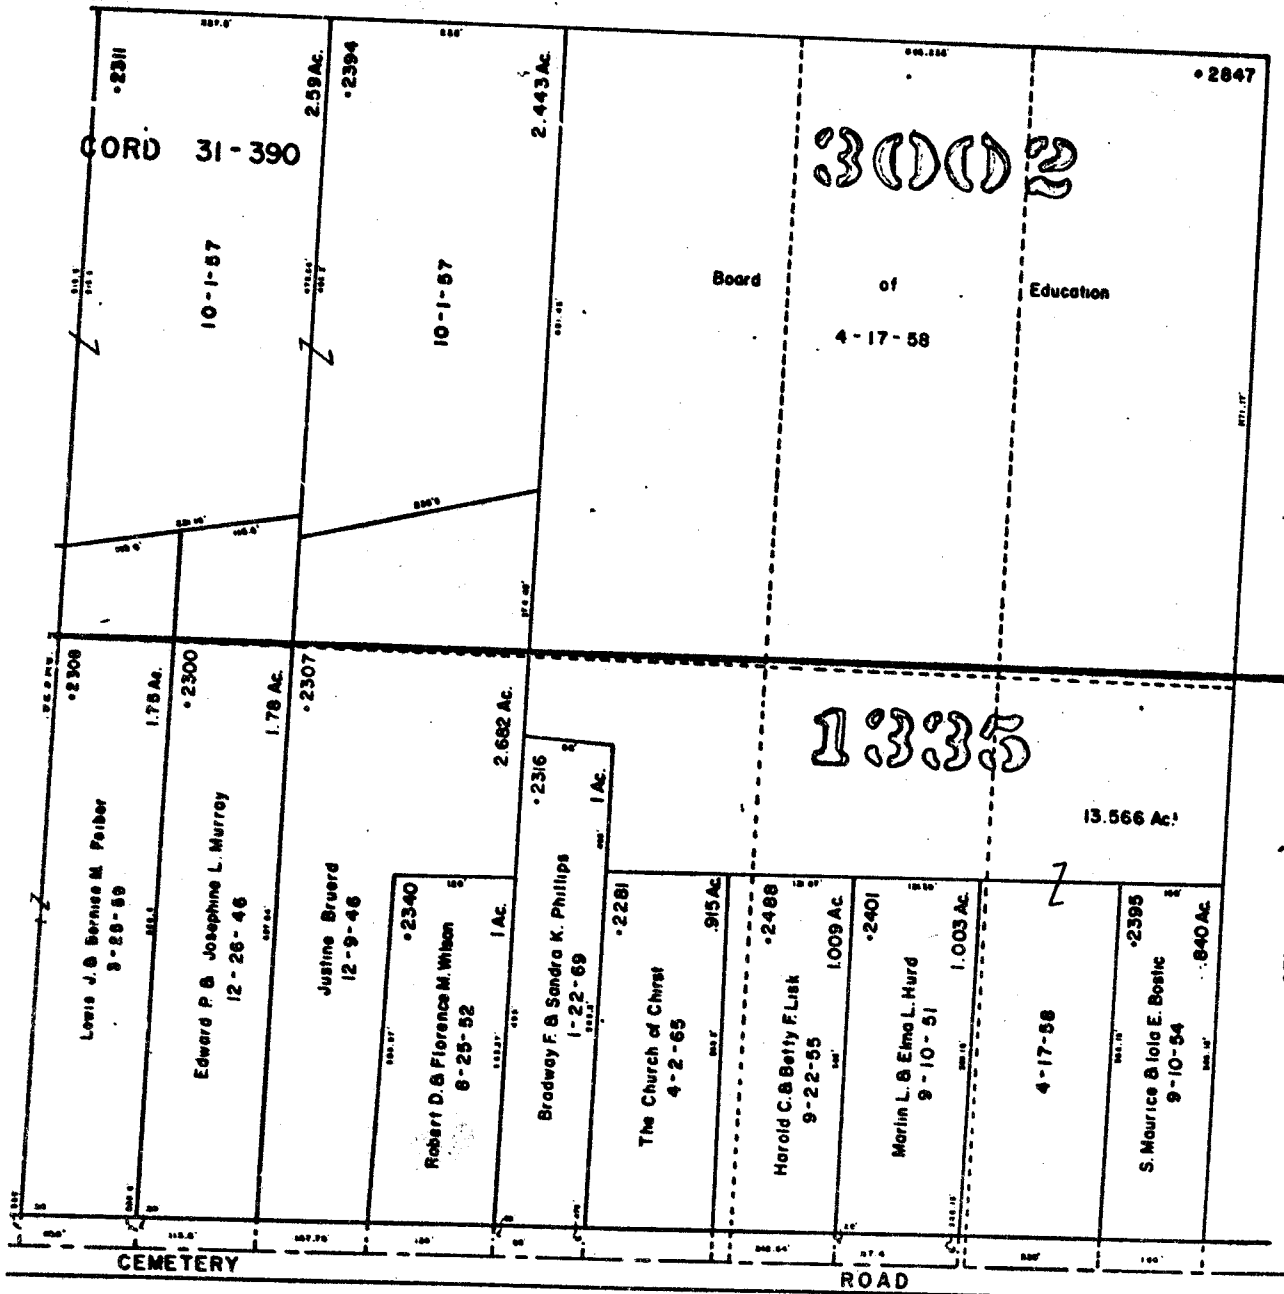

O-60-FF  
NORWICH TWP.

SCALE 1"=200'  
VMS  
TAXING DISTRICTS  
NORWICH TWP  
CITY OF HILLIARD

SEE DRAWING AT TOP FOR CONTINUATION OF PROPERTIES  
NOTICE THE SCALE

SCALE 1"=100'

3606  
O-60-FF