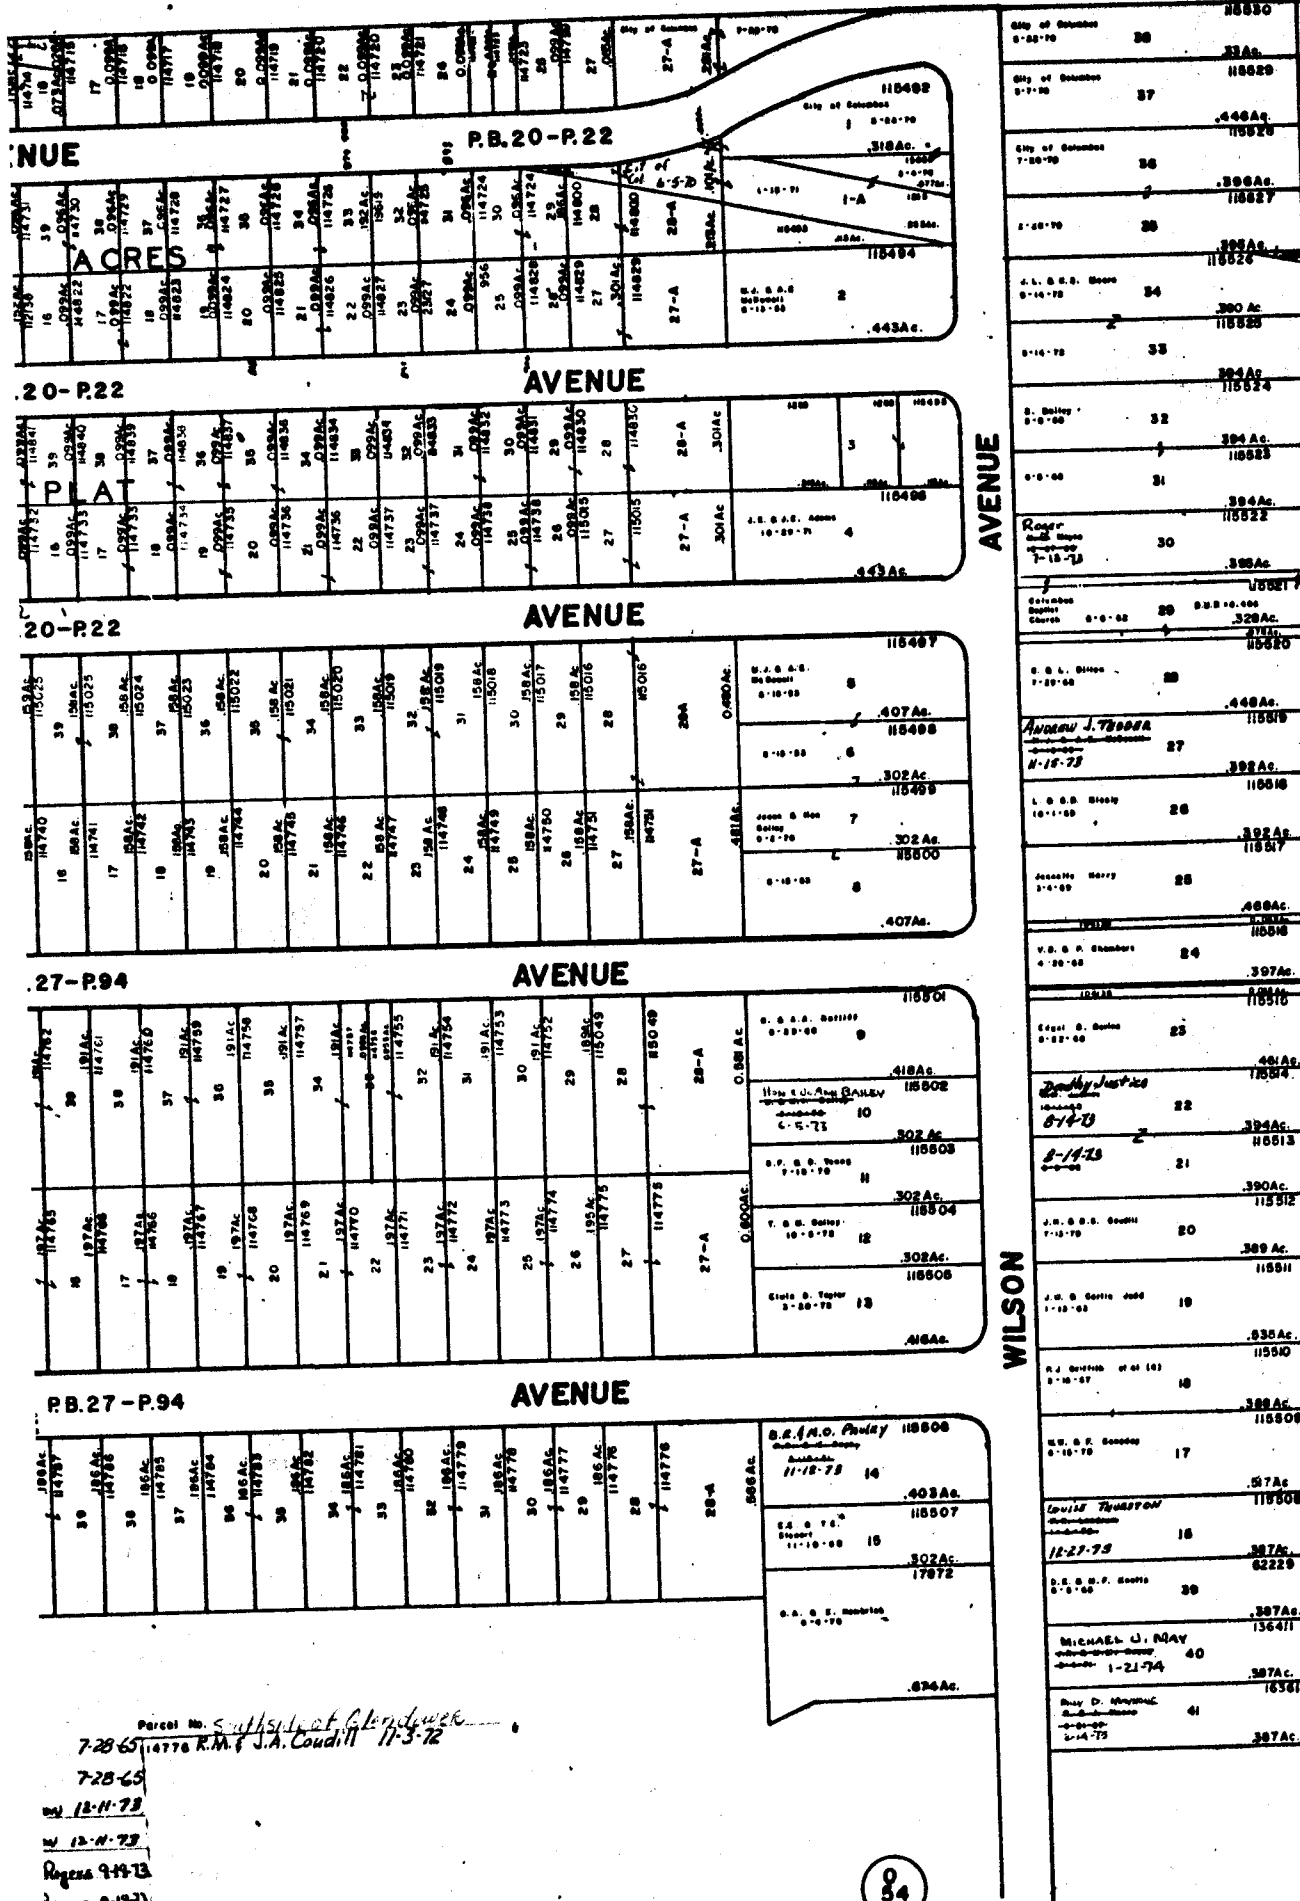

0-54-AA

MARION TWP.

R. 22 TWP. 4

SCALE 1"=100'  
TAXING DISTRICT  
COLUMBUS

- Parcel No. *South of Grandview*
- 7-28-65 11776 R.M. & J.A. Coudill 17-3-72
- 7-28-65
- 12-11-73
- 12-11-73
- Regina 9-13-73
- Regina 9-13-73
- 11-21-67
- 11-21-67
- 9-4-70
- 9-4-70
- 1-4-72
- 1-4-72
- 11-8-53
- 11-8-53
- 12-3-68
- 12-3-68
- 3-27-68
- 3-27-68

34

3498
