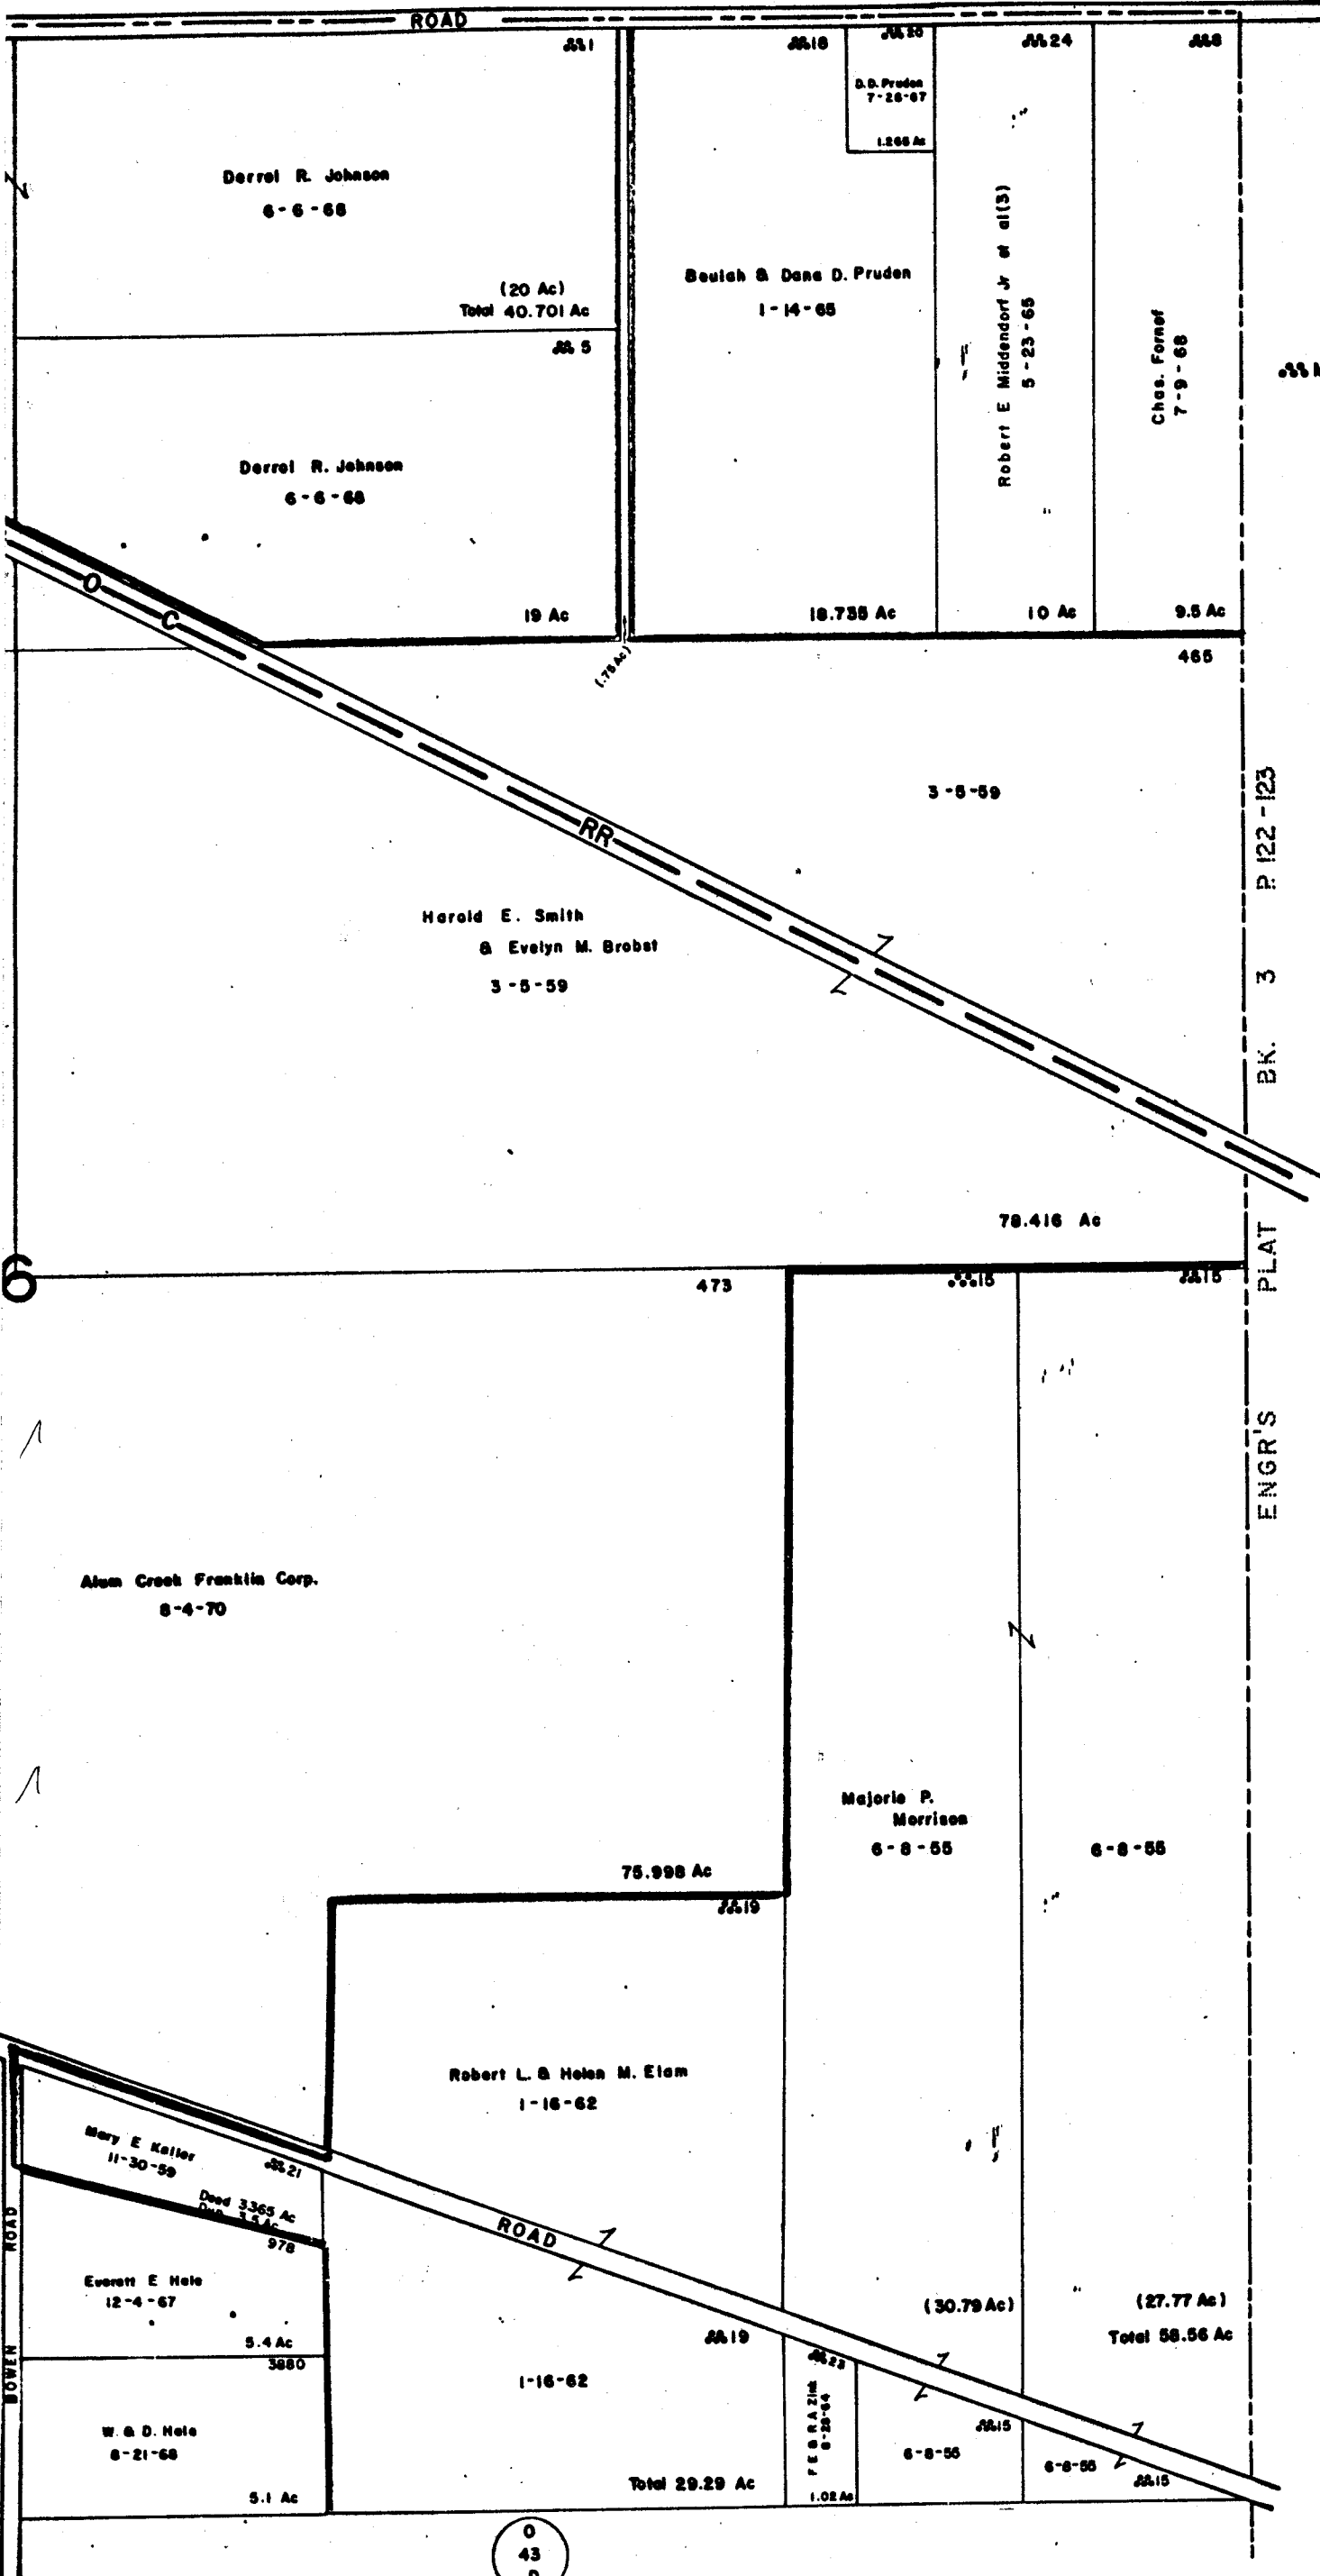

TRURO TWP

FAIRFIELD

0  
43  
A

R 21  
R 20

L E Jr & H S Finks  
10-30-69  
1898  
1.981 Ac

76.889 Ac

DOWER LOT A

Jack W & Jean A Bealy  
11-5-69

CT. C. P. COMPL. REC. 58  
P 365

(33 Ac) (7 Ac)  
Total: 40 Ac

LONG

R L & J V Tilley  
7-25-75  
1 Ac

3415

0  
43  
A

COUNTY

O-43-B

MADISON TWP.

R.20-21 TWP II-15

SCALE 1"=200'

TAXING DISTRICT

MADISON TWP.

MADISON TWP-PICKERINGTON S.D.-FAIRFIELD COUNTY

COUNTY

FAIRFIELD