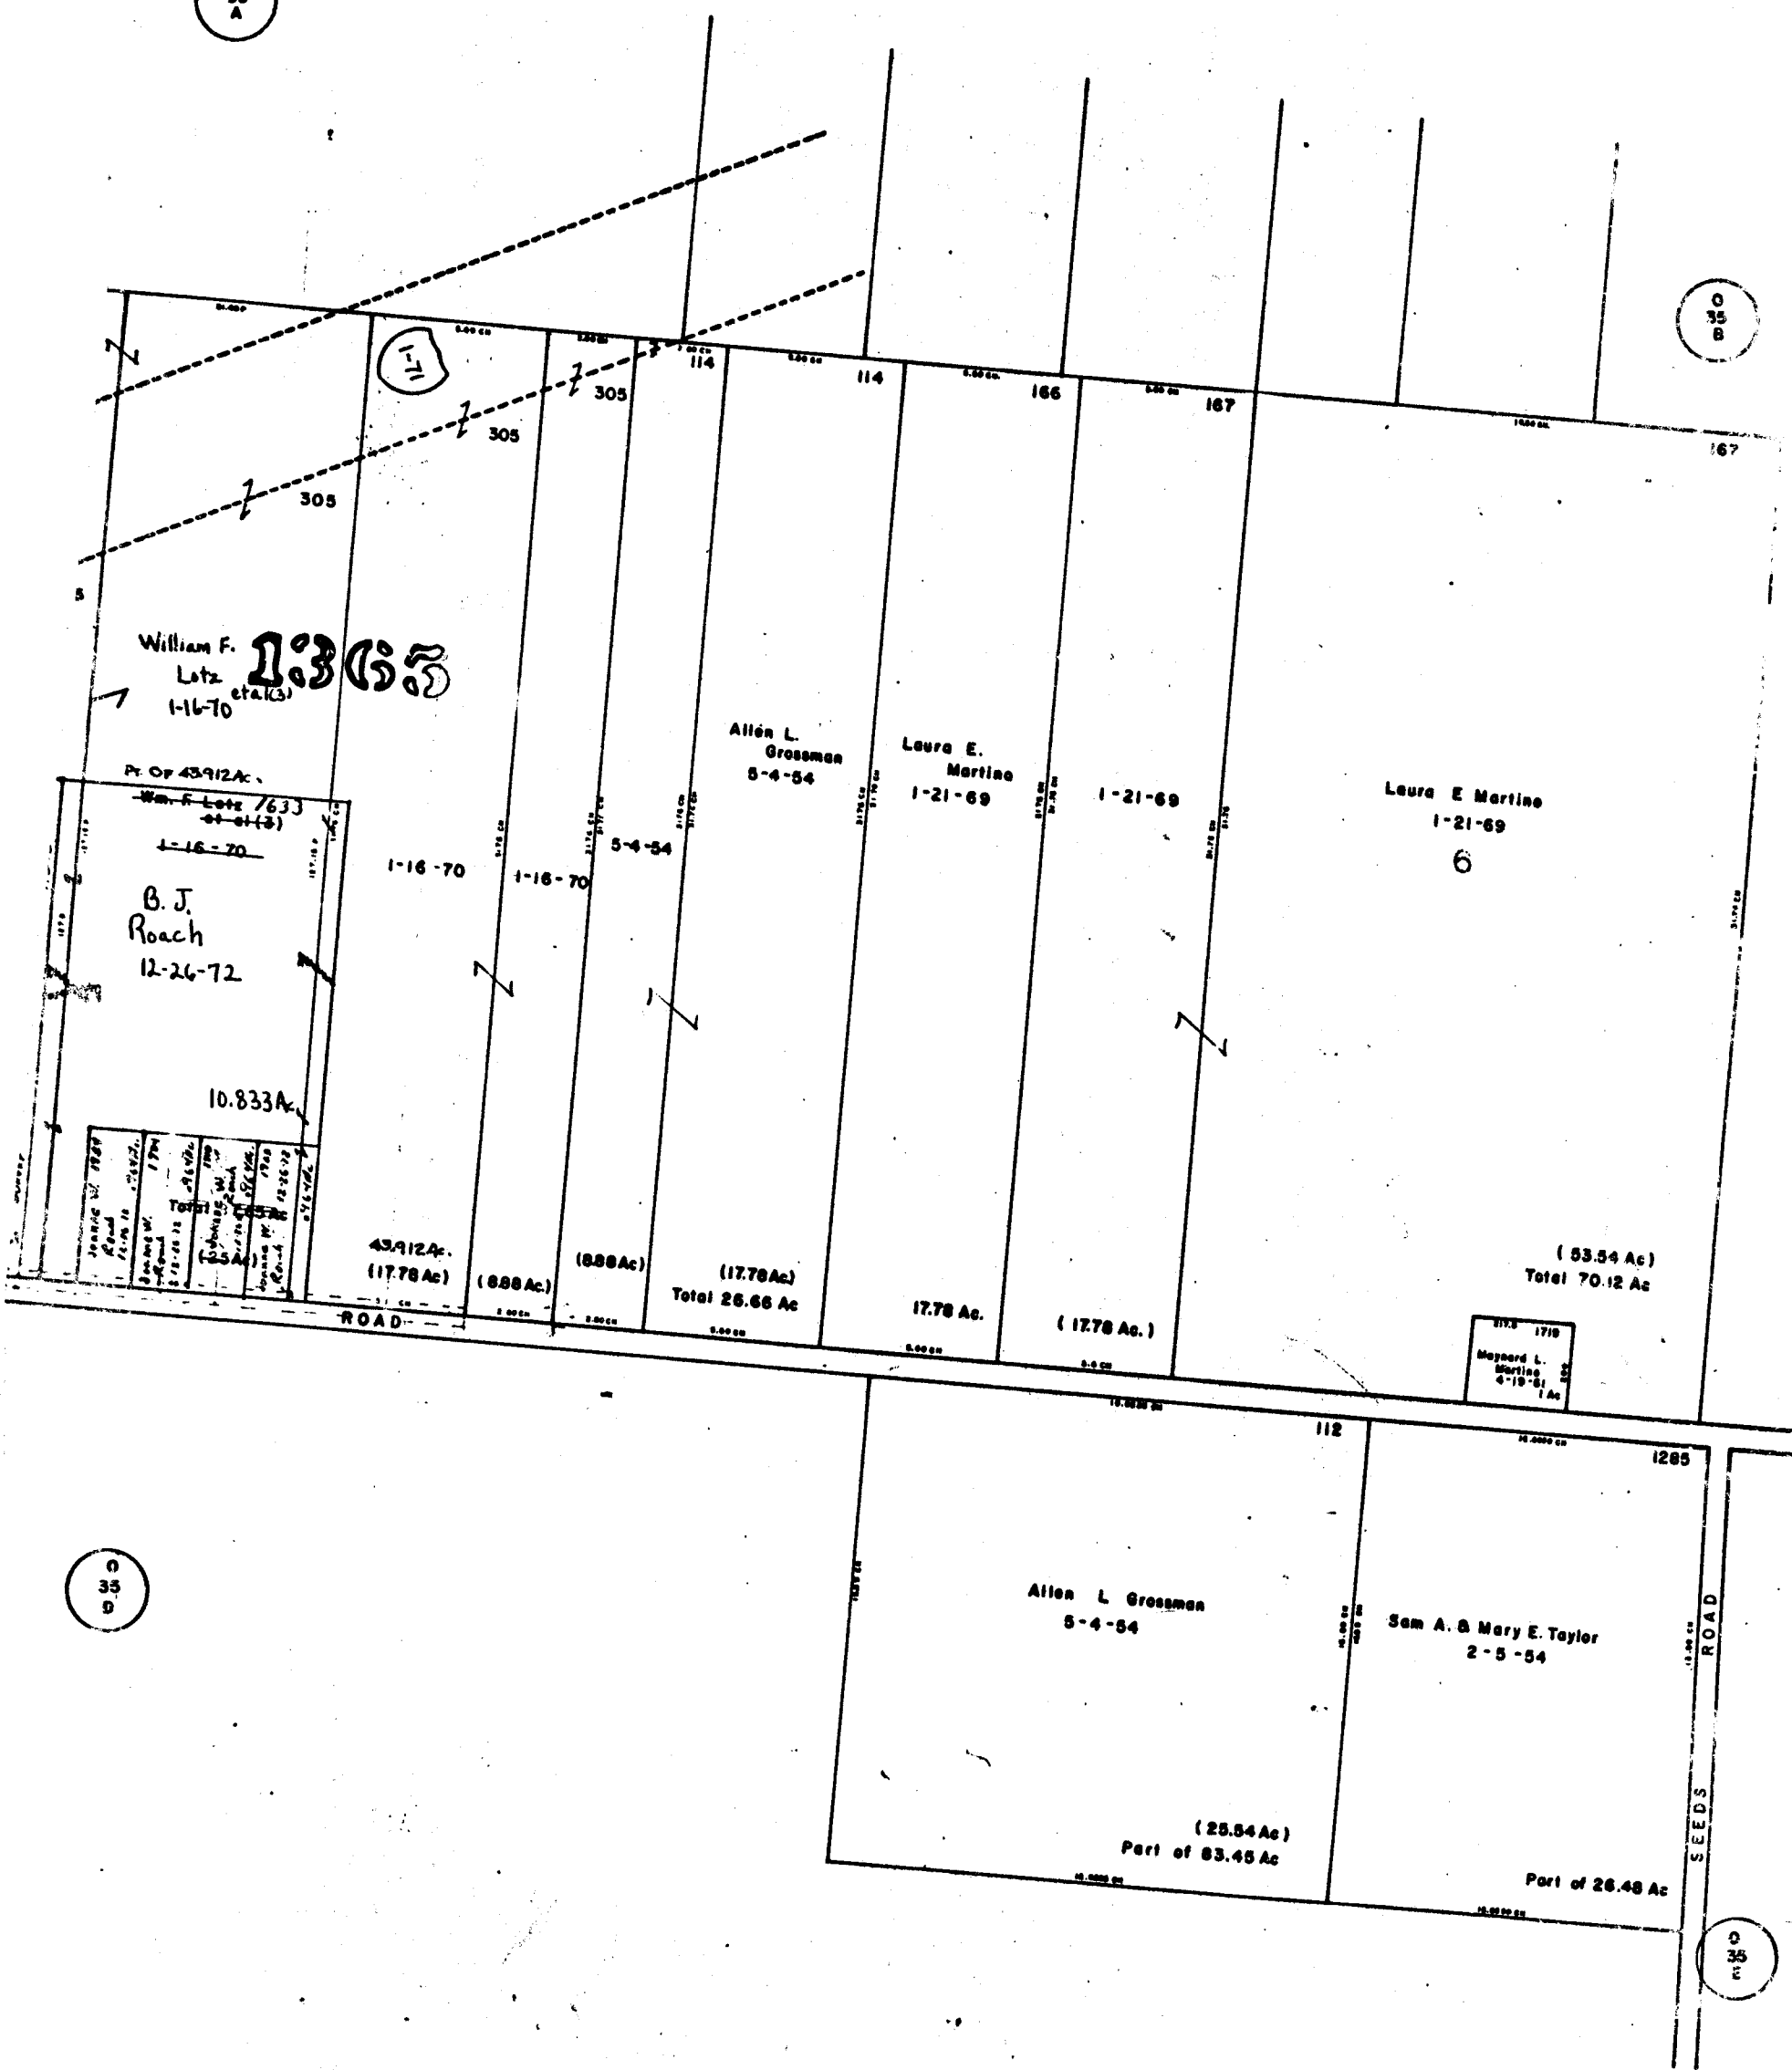

PLEASANT TWP. 30

O-35-C
JACKSON TWP

SCALE 1" = 200'
V.M.S.
TAXING DISTRICT
JACKSON TWP

O
35
A

O
35
B

O
35
D

O
35
E