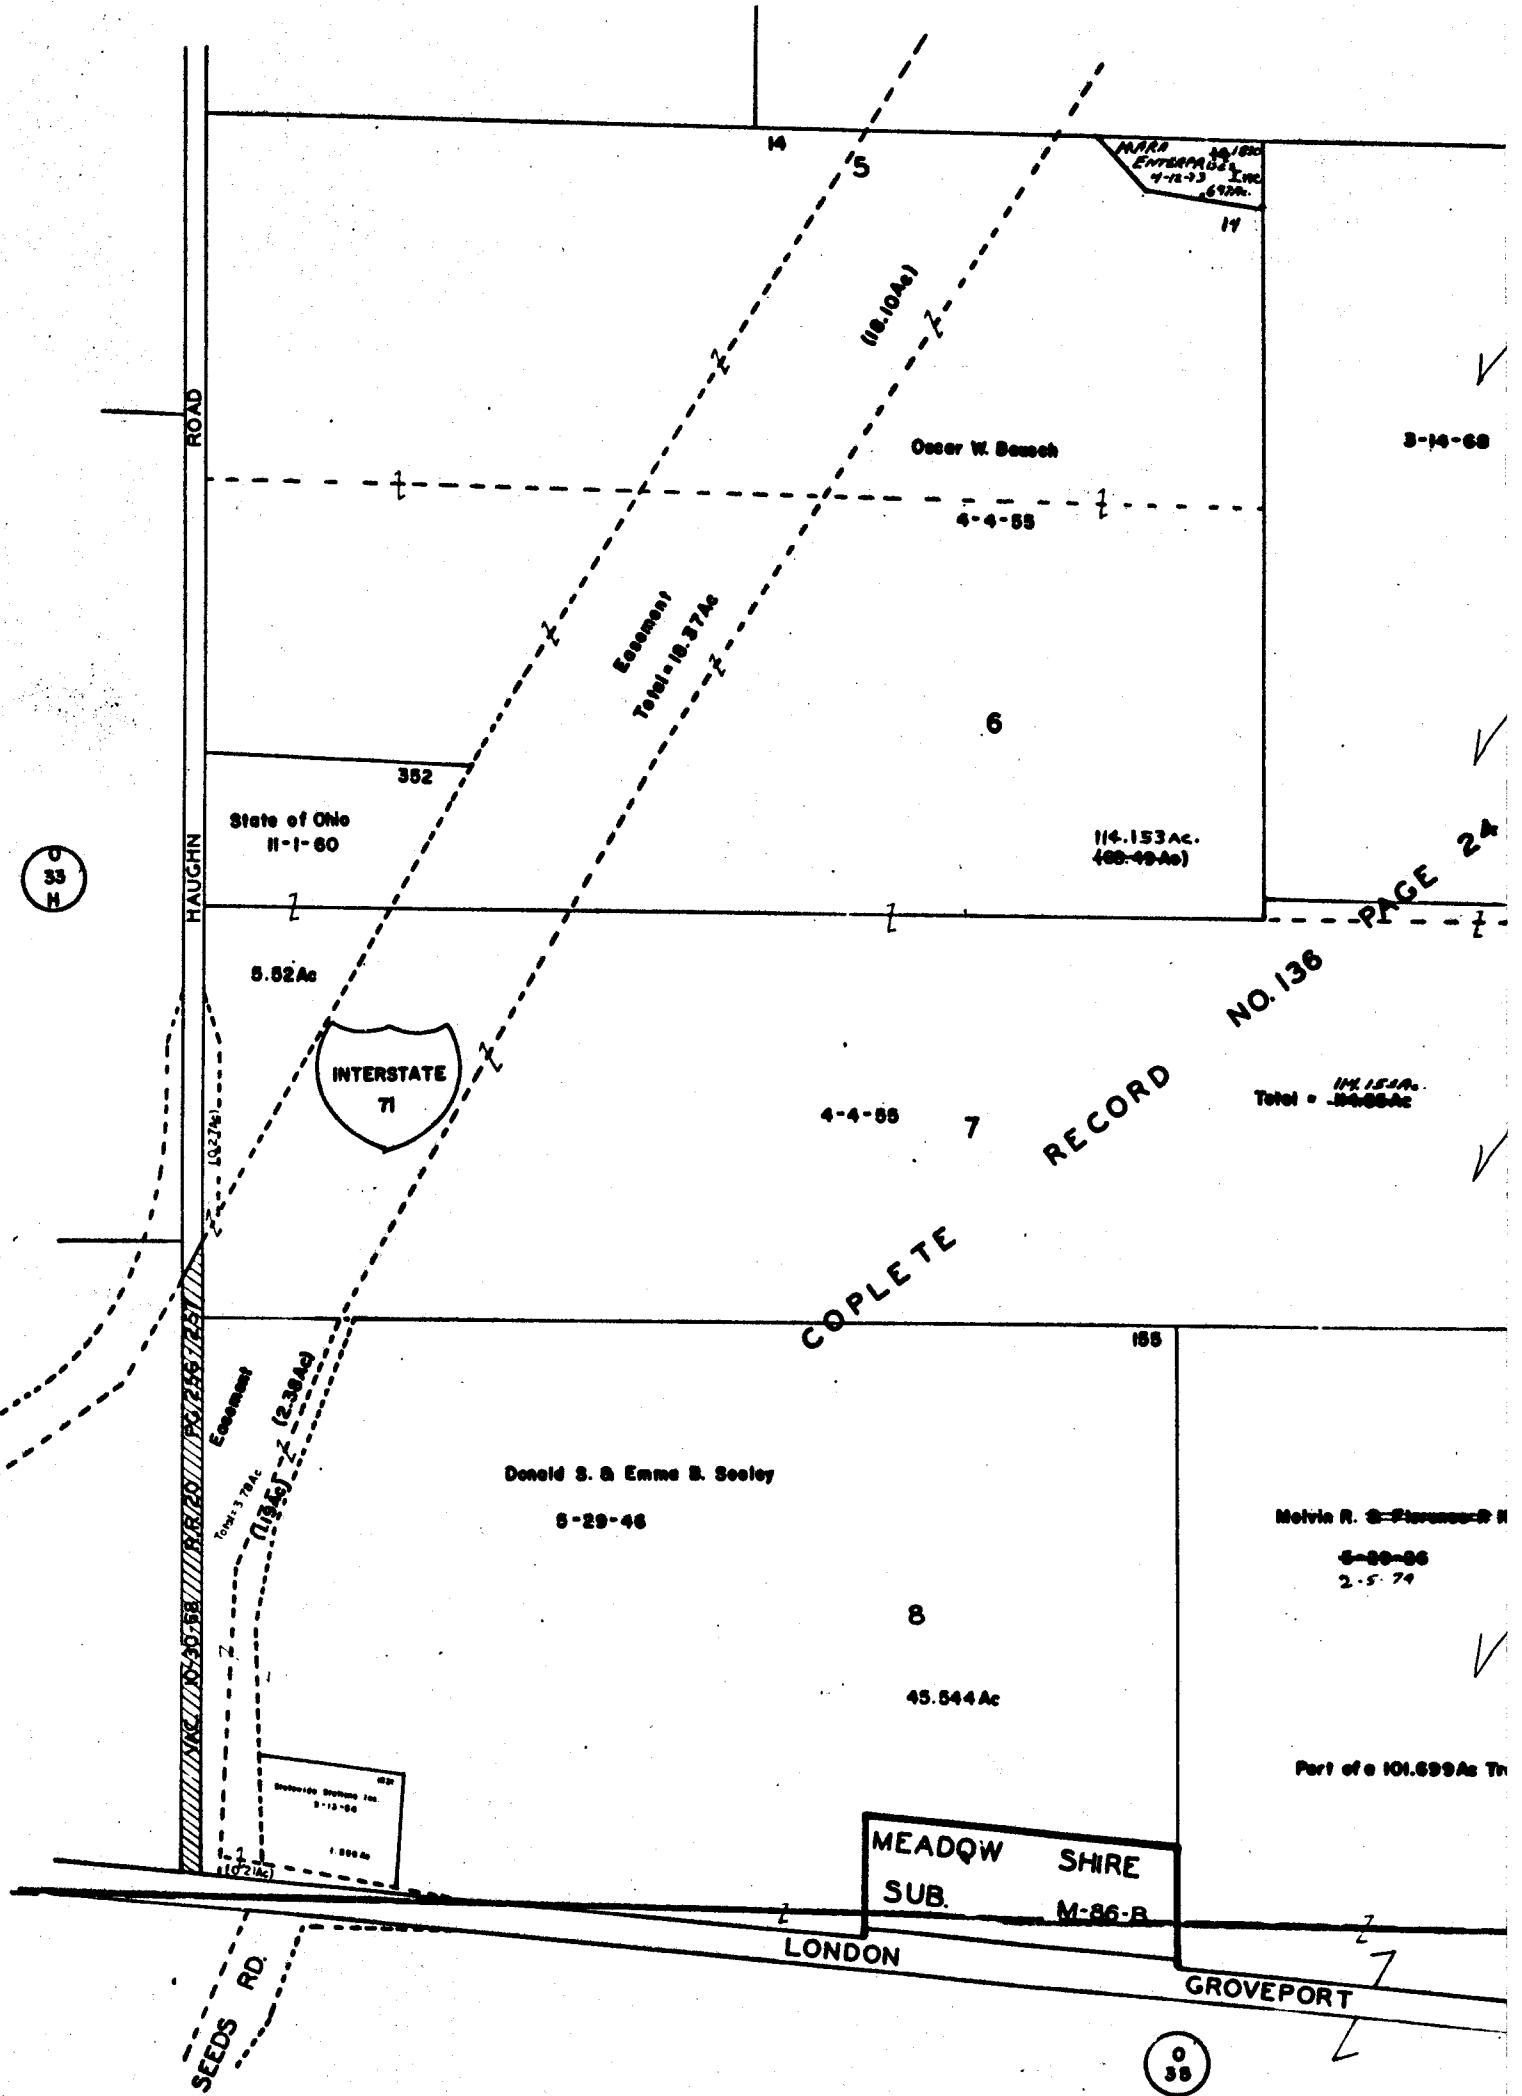

0
33
F

33
C

0
38

6115

3297

0-33-J

JACKSON TWP

SCALE 1"=200'
V.M.S.
TAXING DISTRICT
JACKSON TWP