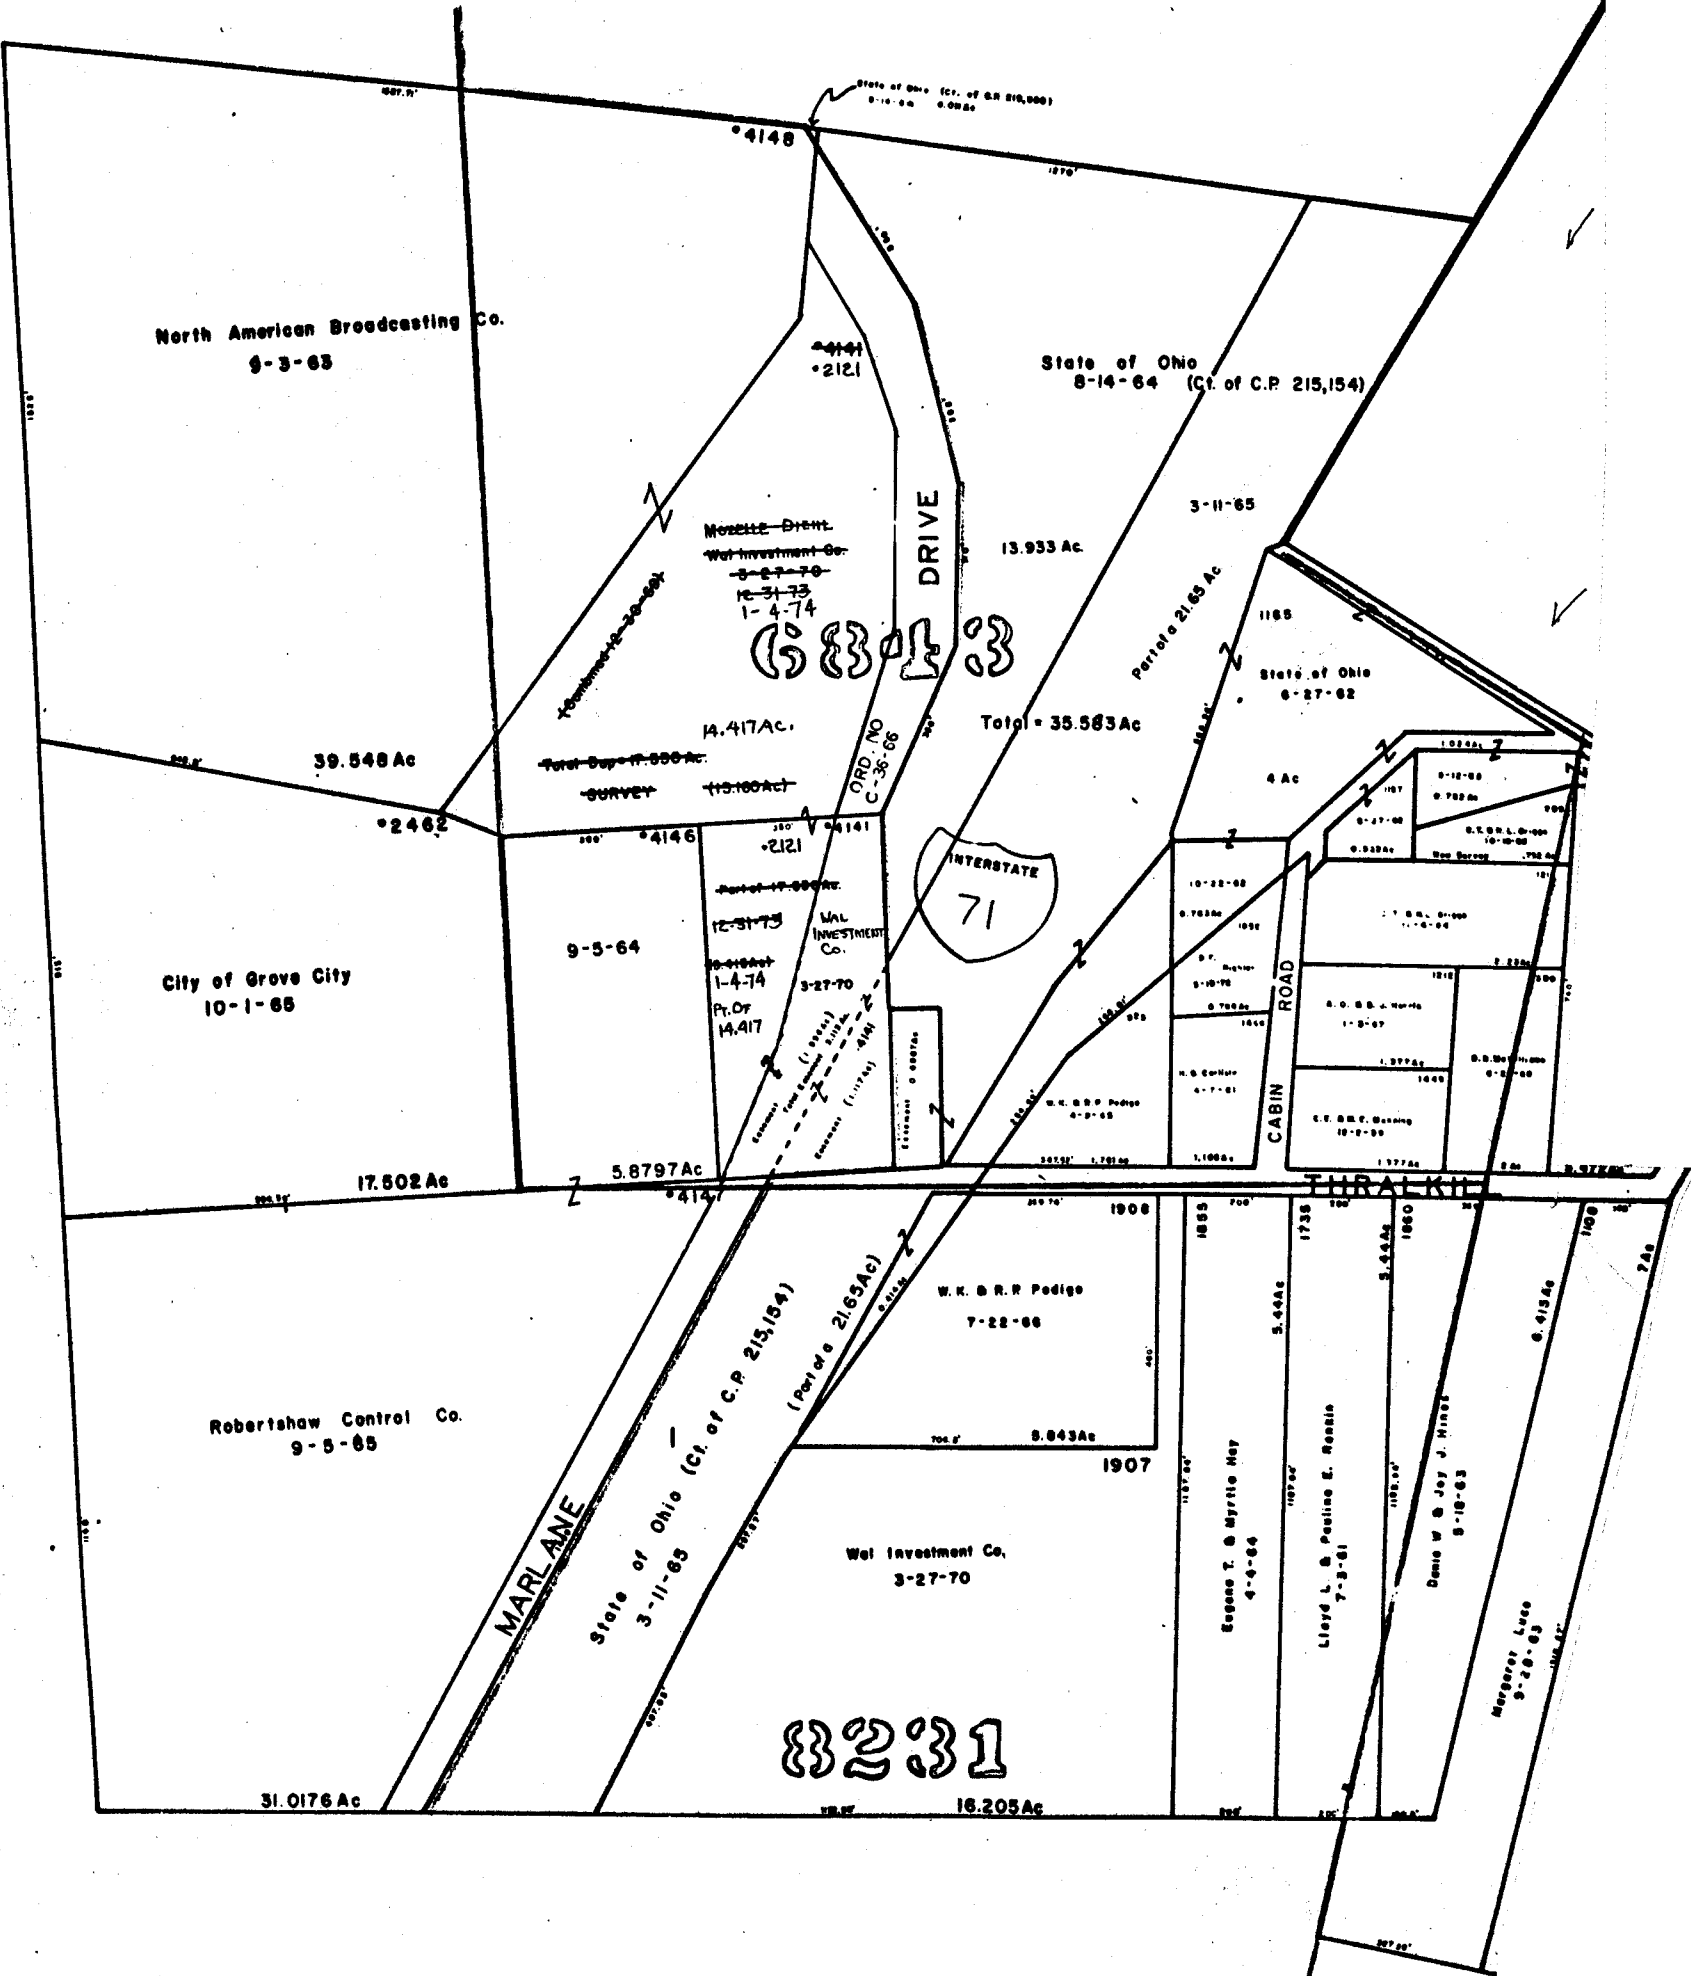

32

32

32

0-32-

JACKSON TWP

VMS  
SCALE 1"=200'  
TAXING DISTRICTS  
JACKSON TWP  
GROVE CITY

32 B

32 C

32 H

32 H

3272

0-3