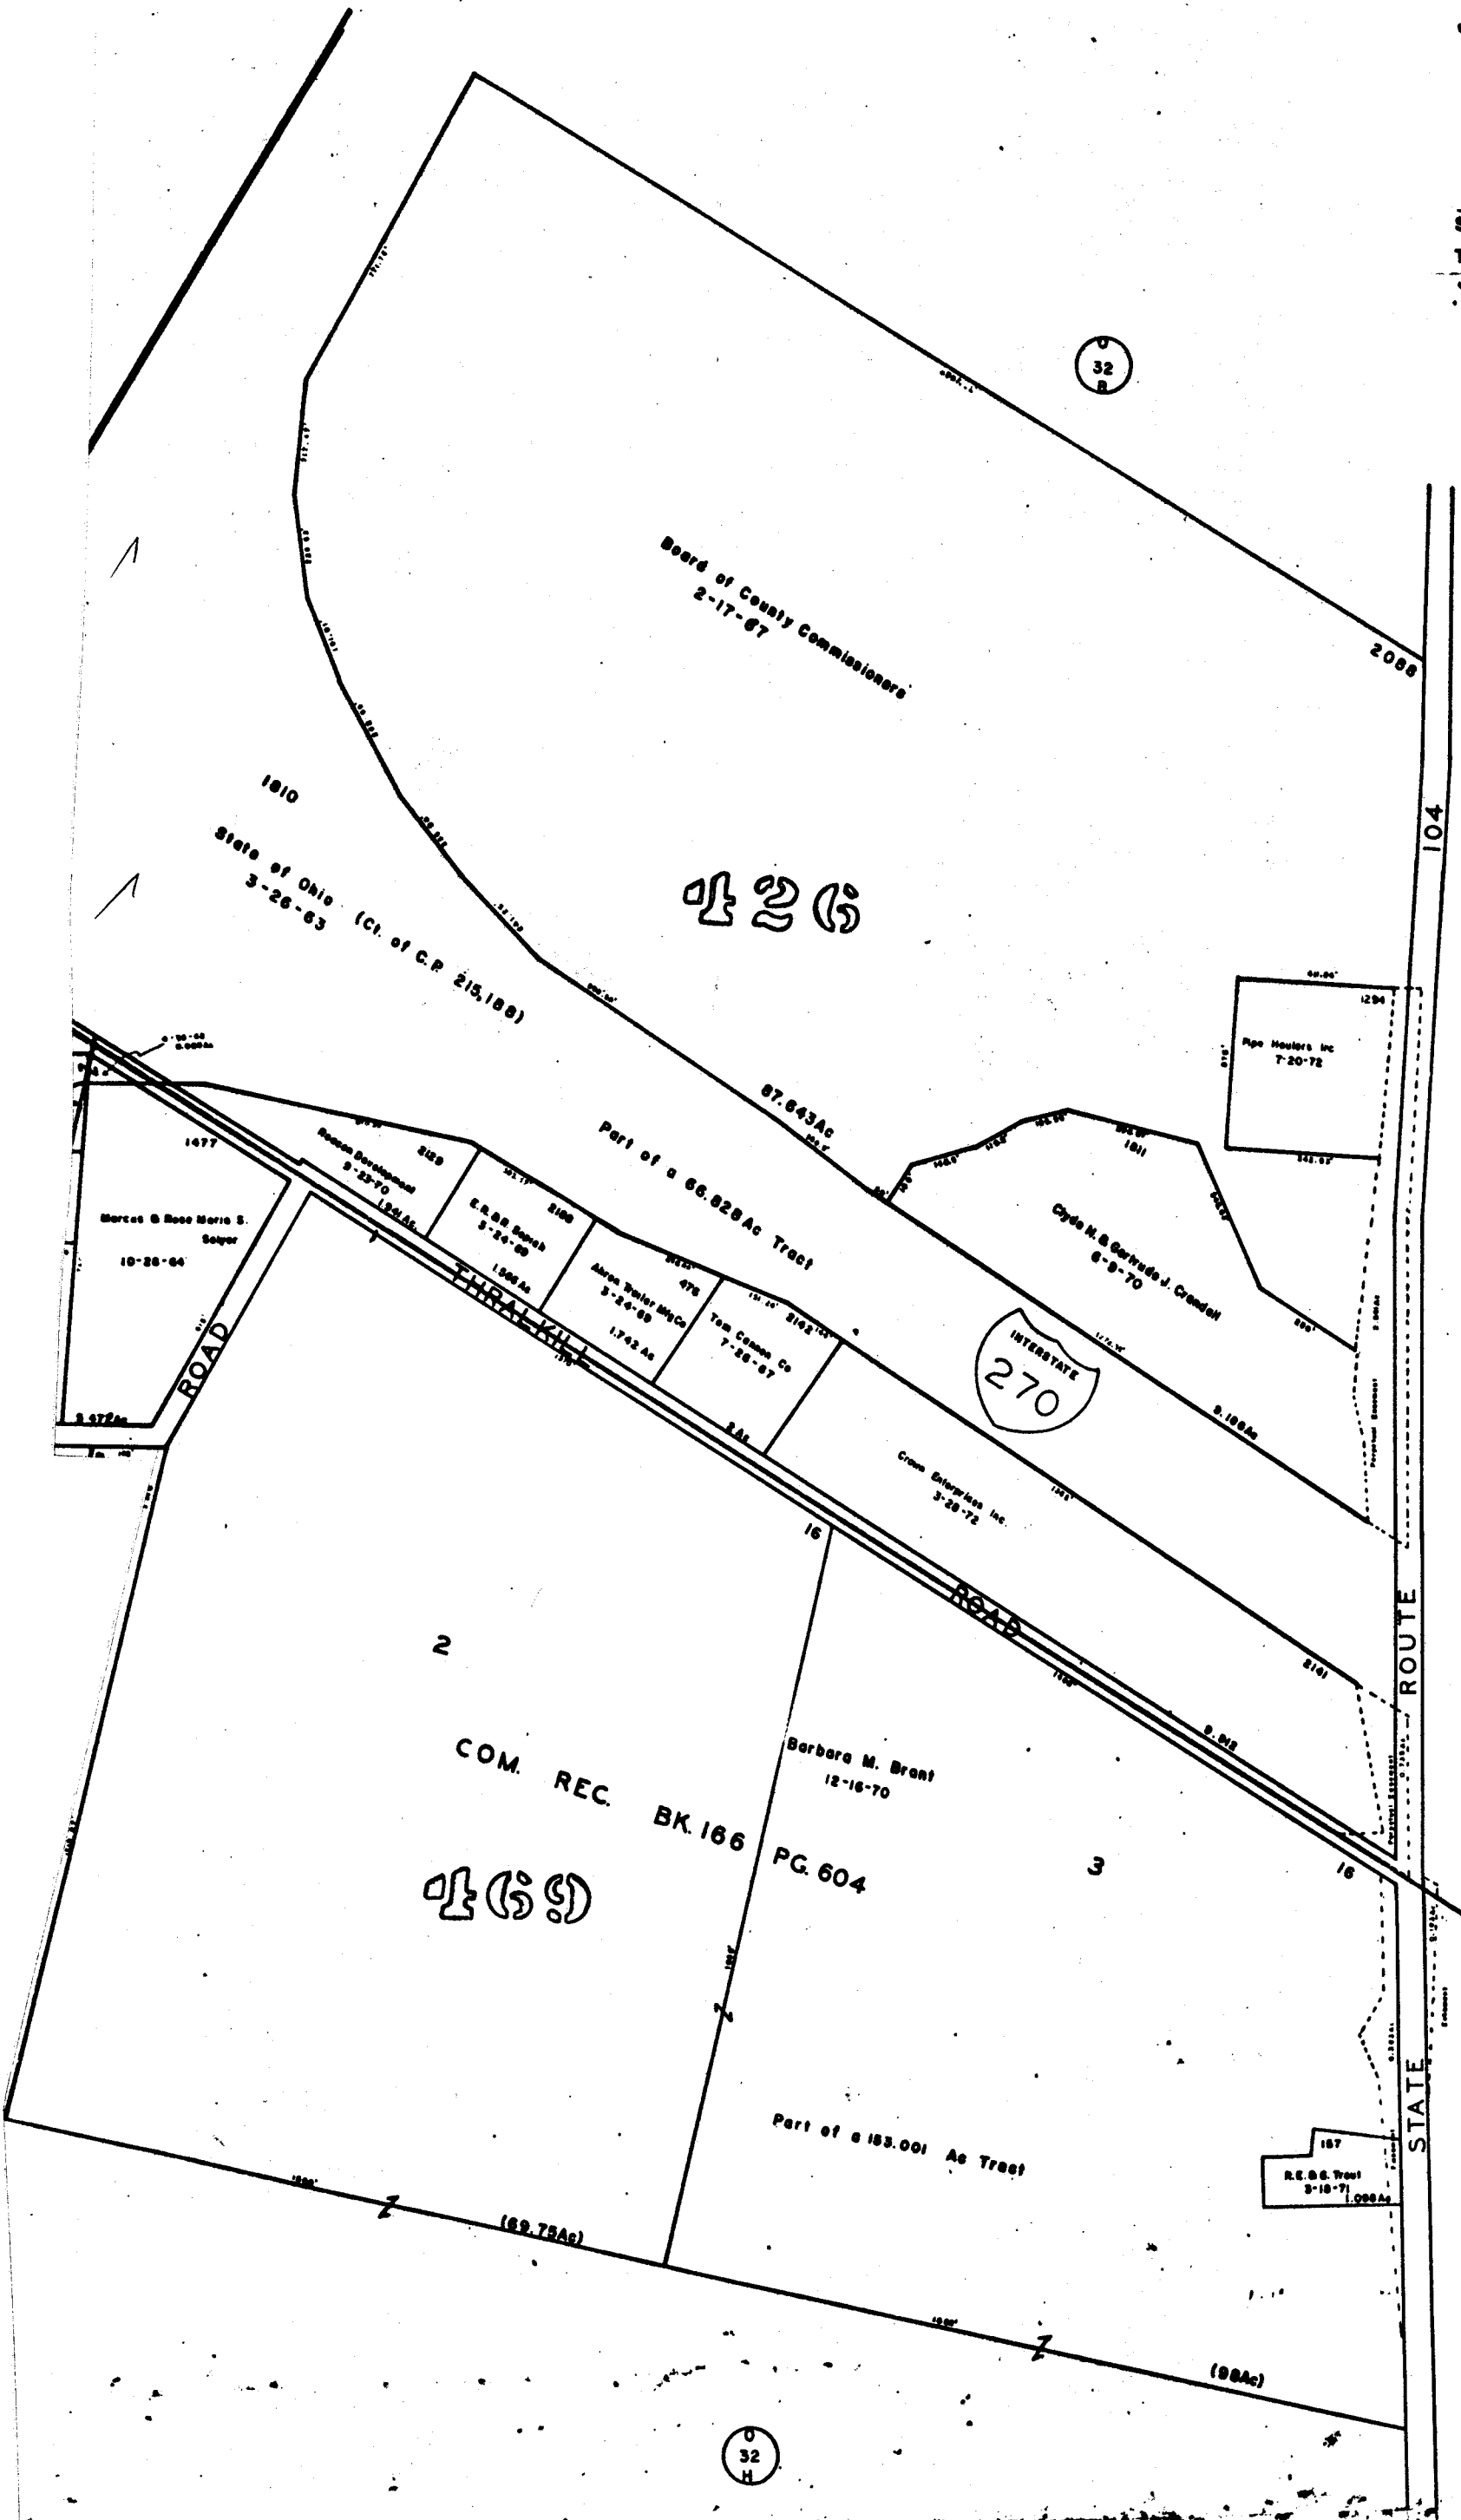

32

32

32

0-32-

JACKSON TWP

VMS  
SCALE 1"=200'  
TAXING DISTRICTS  
JACKSON TWP  
GROVE CITY

32 B

32 C

32 H

32 H

3272

0-3