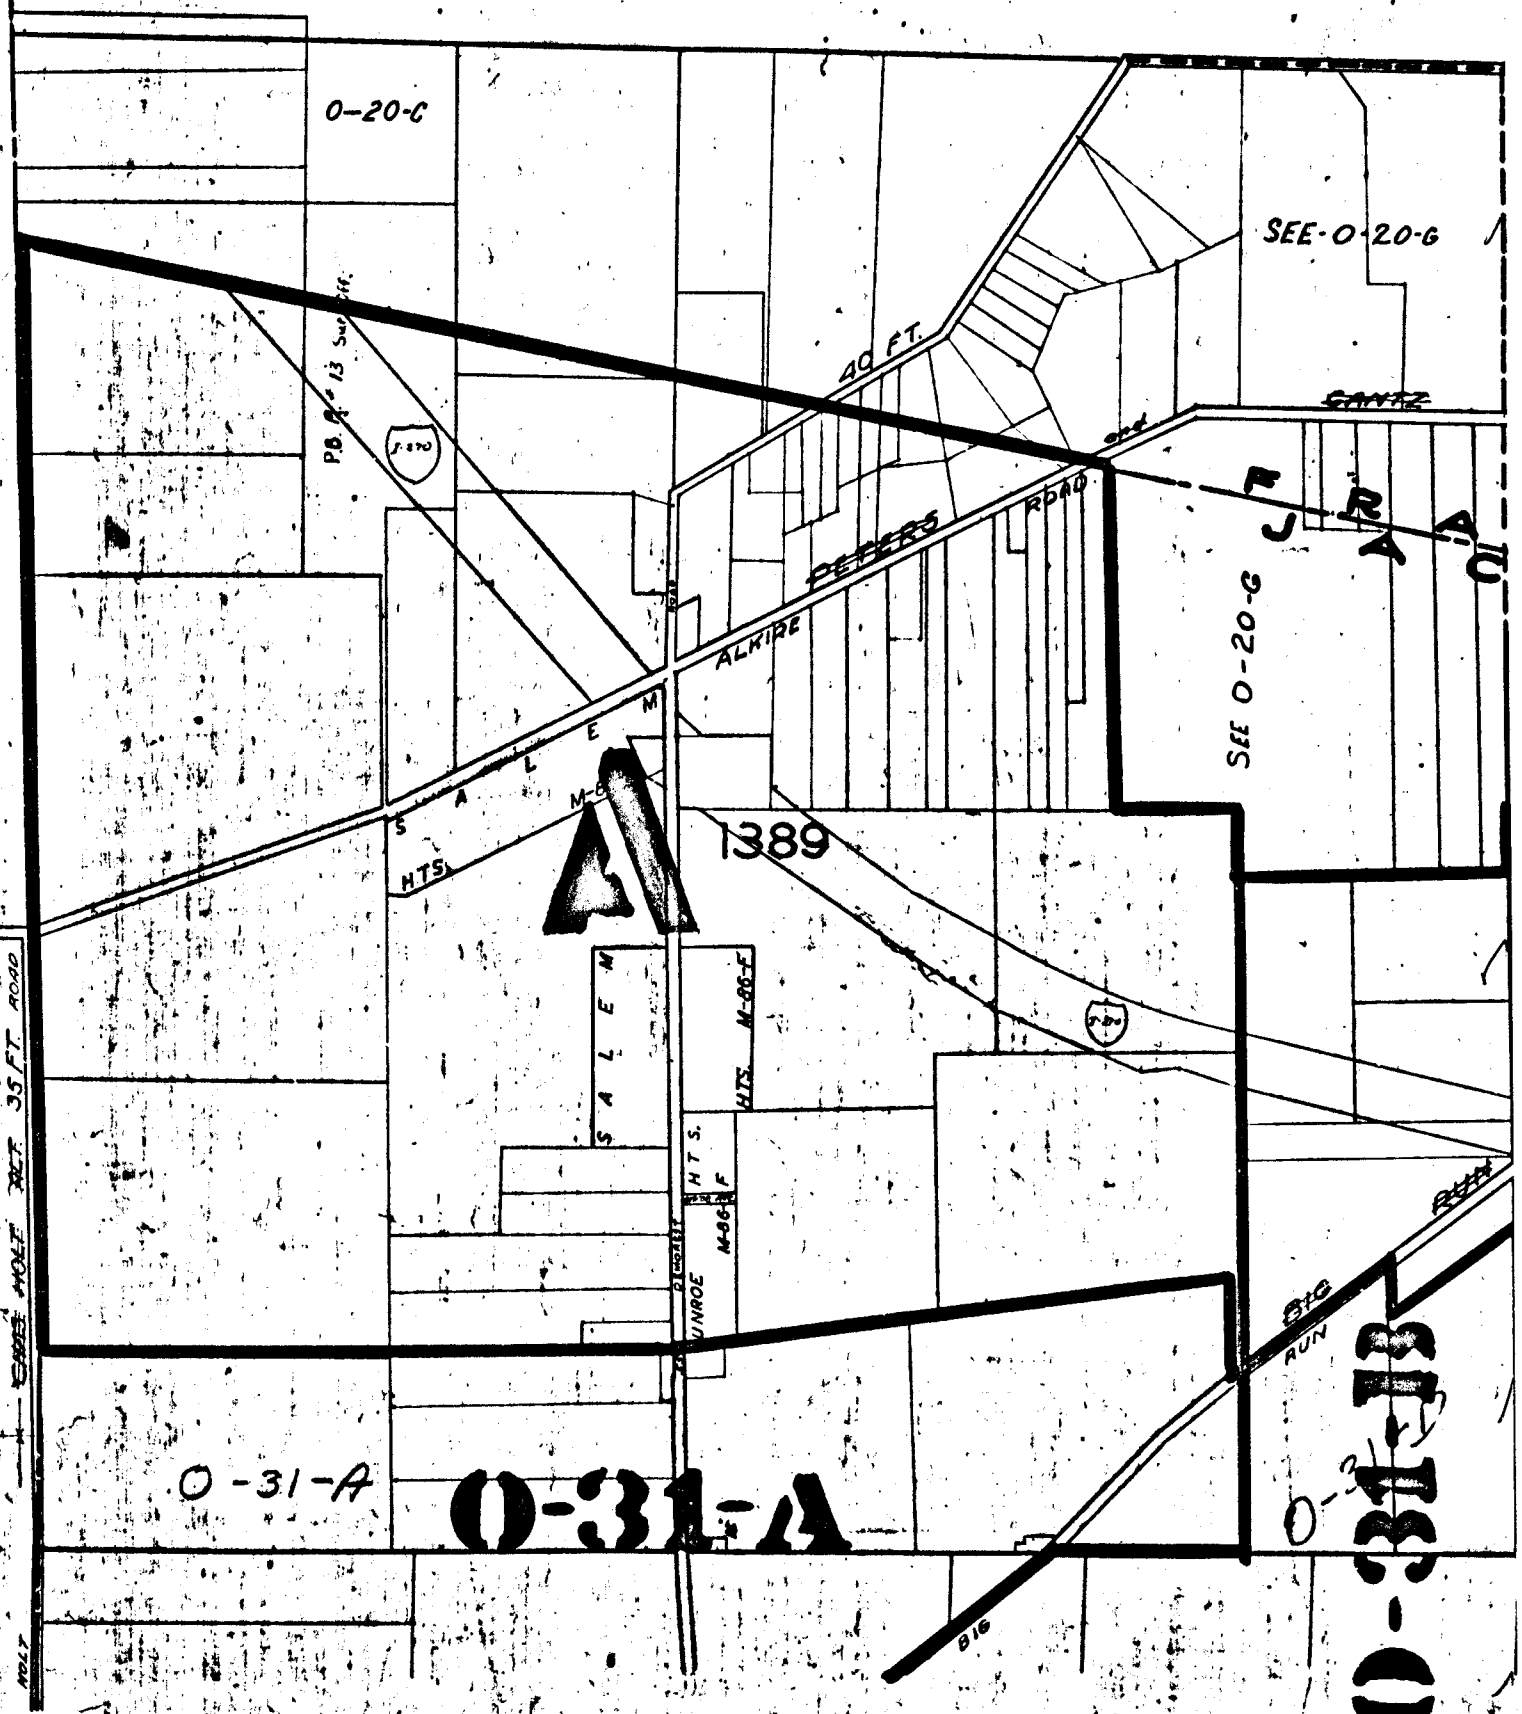

PLEASANT TWP. R. 98

JACKSON TWP.

Scale 1 in = 500 Ft.

SHEET NO. 1
JACKSON TWP.
SCALE 1 INCH = 500 FT.