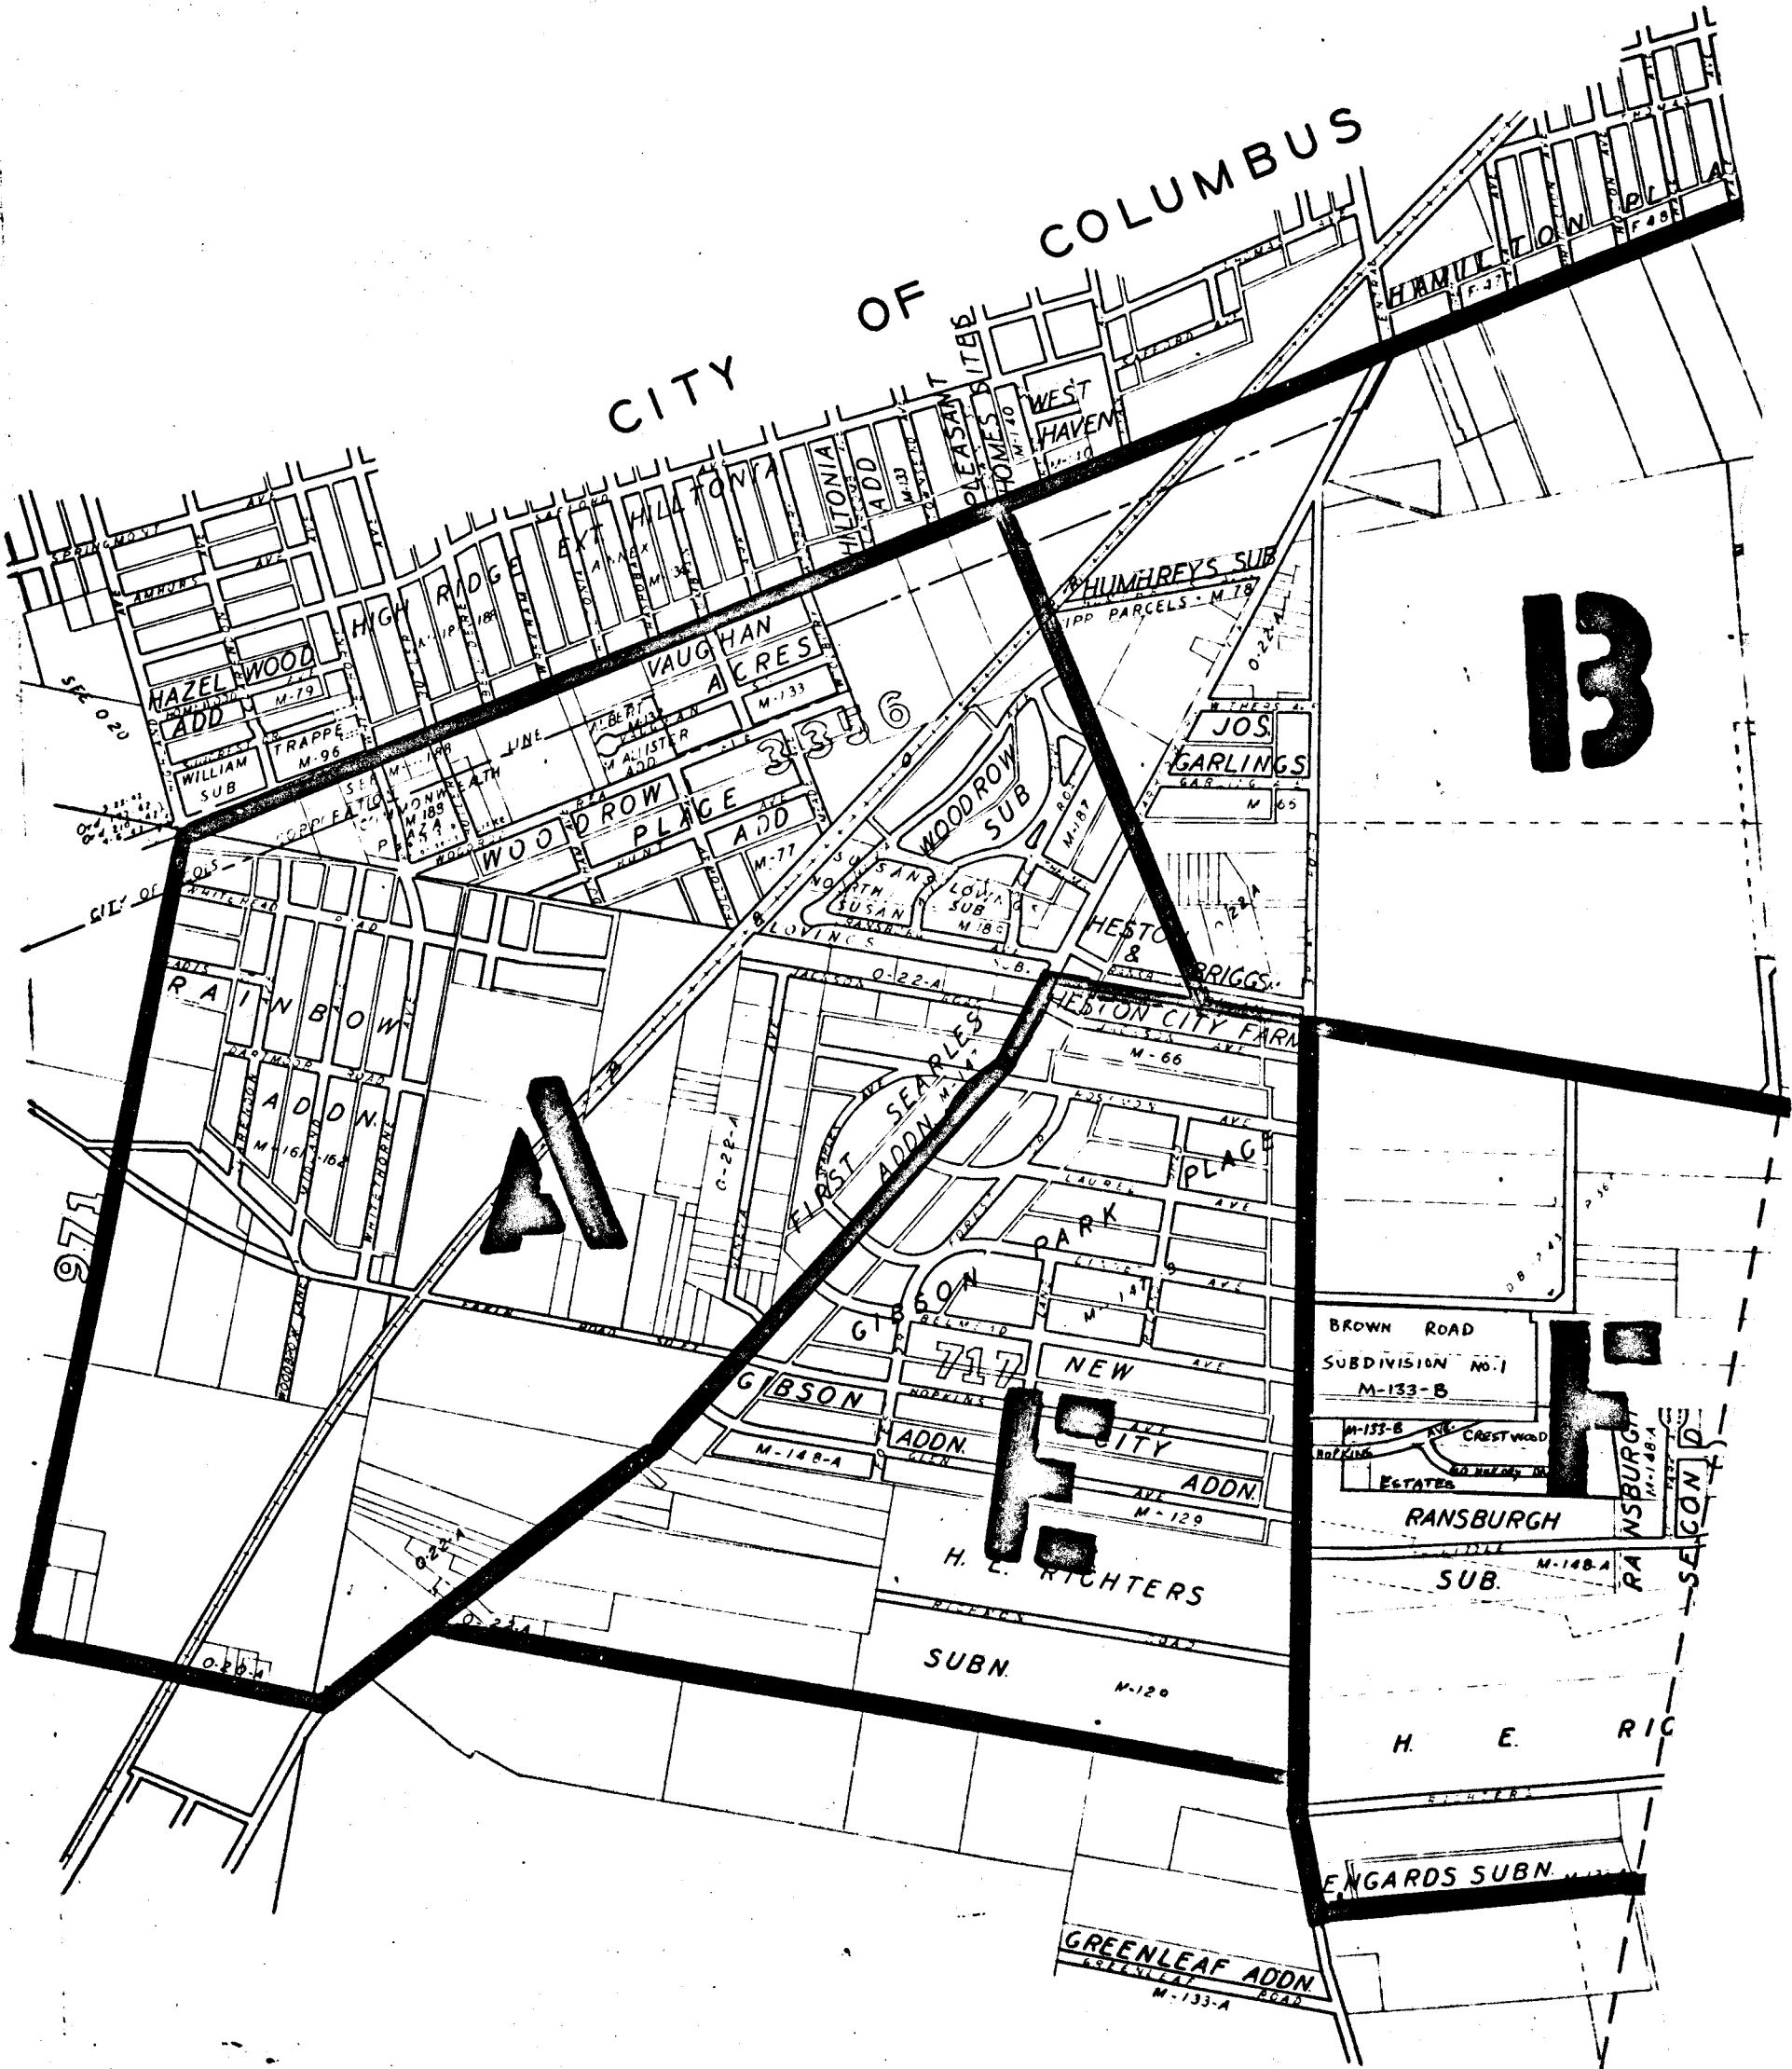

CITY OF COLUMBUS

B

A

C

D

FRANKLIN TWP. 0-22
SCALE 1 IN = 500 FT