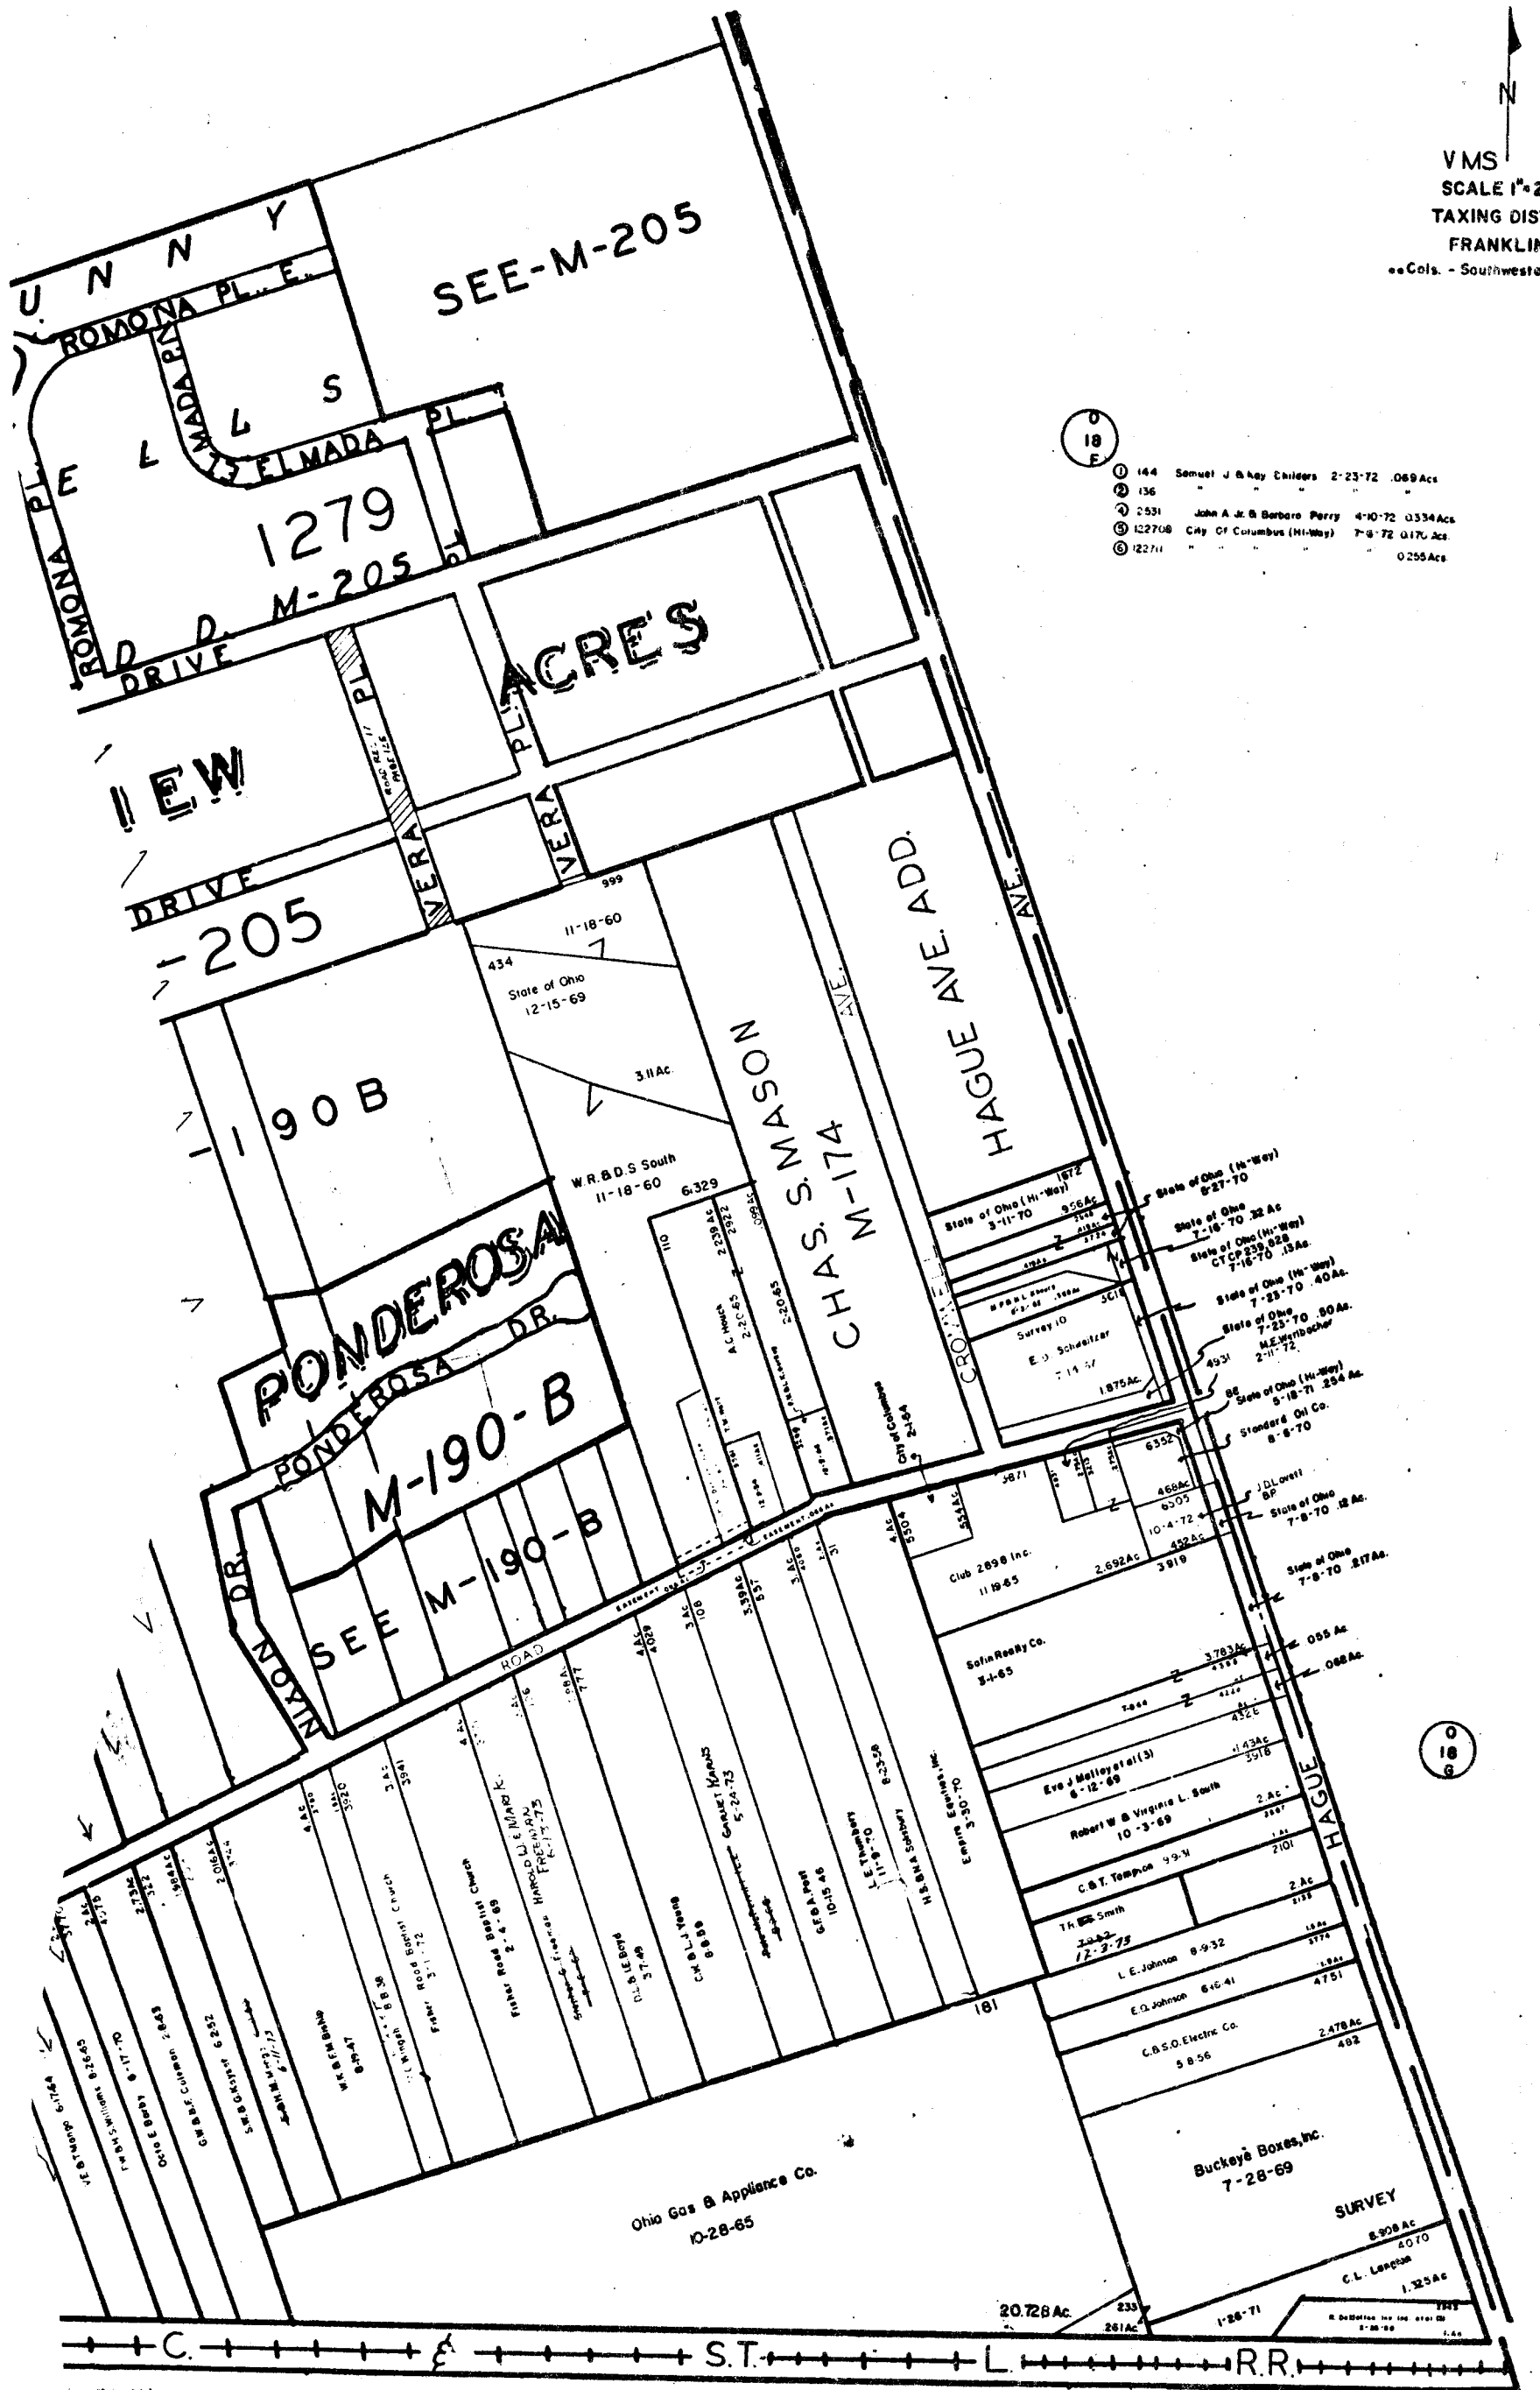

VMS  
SCALE 1"=200'  
TAXING DISTRICT  
FRANKLIN  
ex Cols. - Southwestern S.D.

0  
18  
E

- ① 144 Samuel J & Kay Childers 2-23-72 .069 Ac
- ② 136
- ③ 2531 John A & B Barbara Perry 4-10-72 0.534 Ac
- ④ 122708 City Of Columbus (Hi-Way) 7-8-72 0.170 Ac
- ⑤ 122711 " " " " 0.255 Ac

0  
18  
E