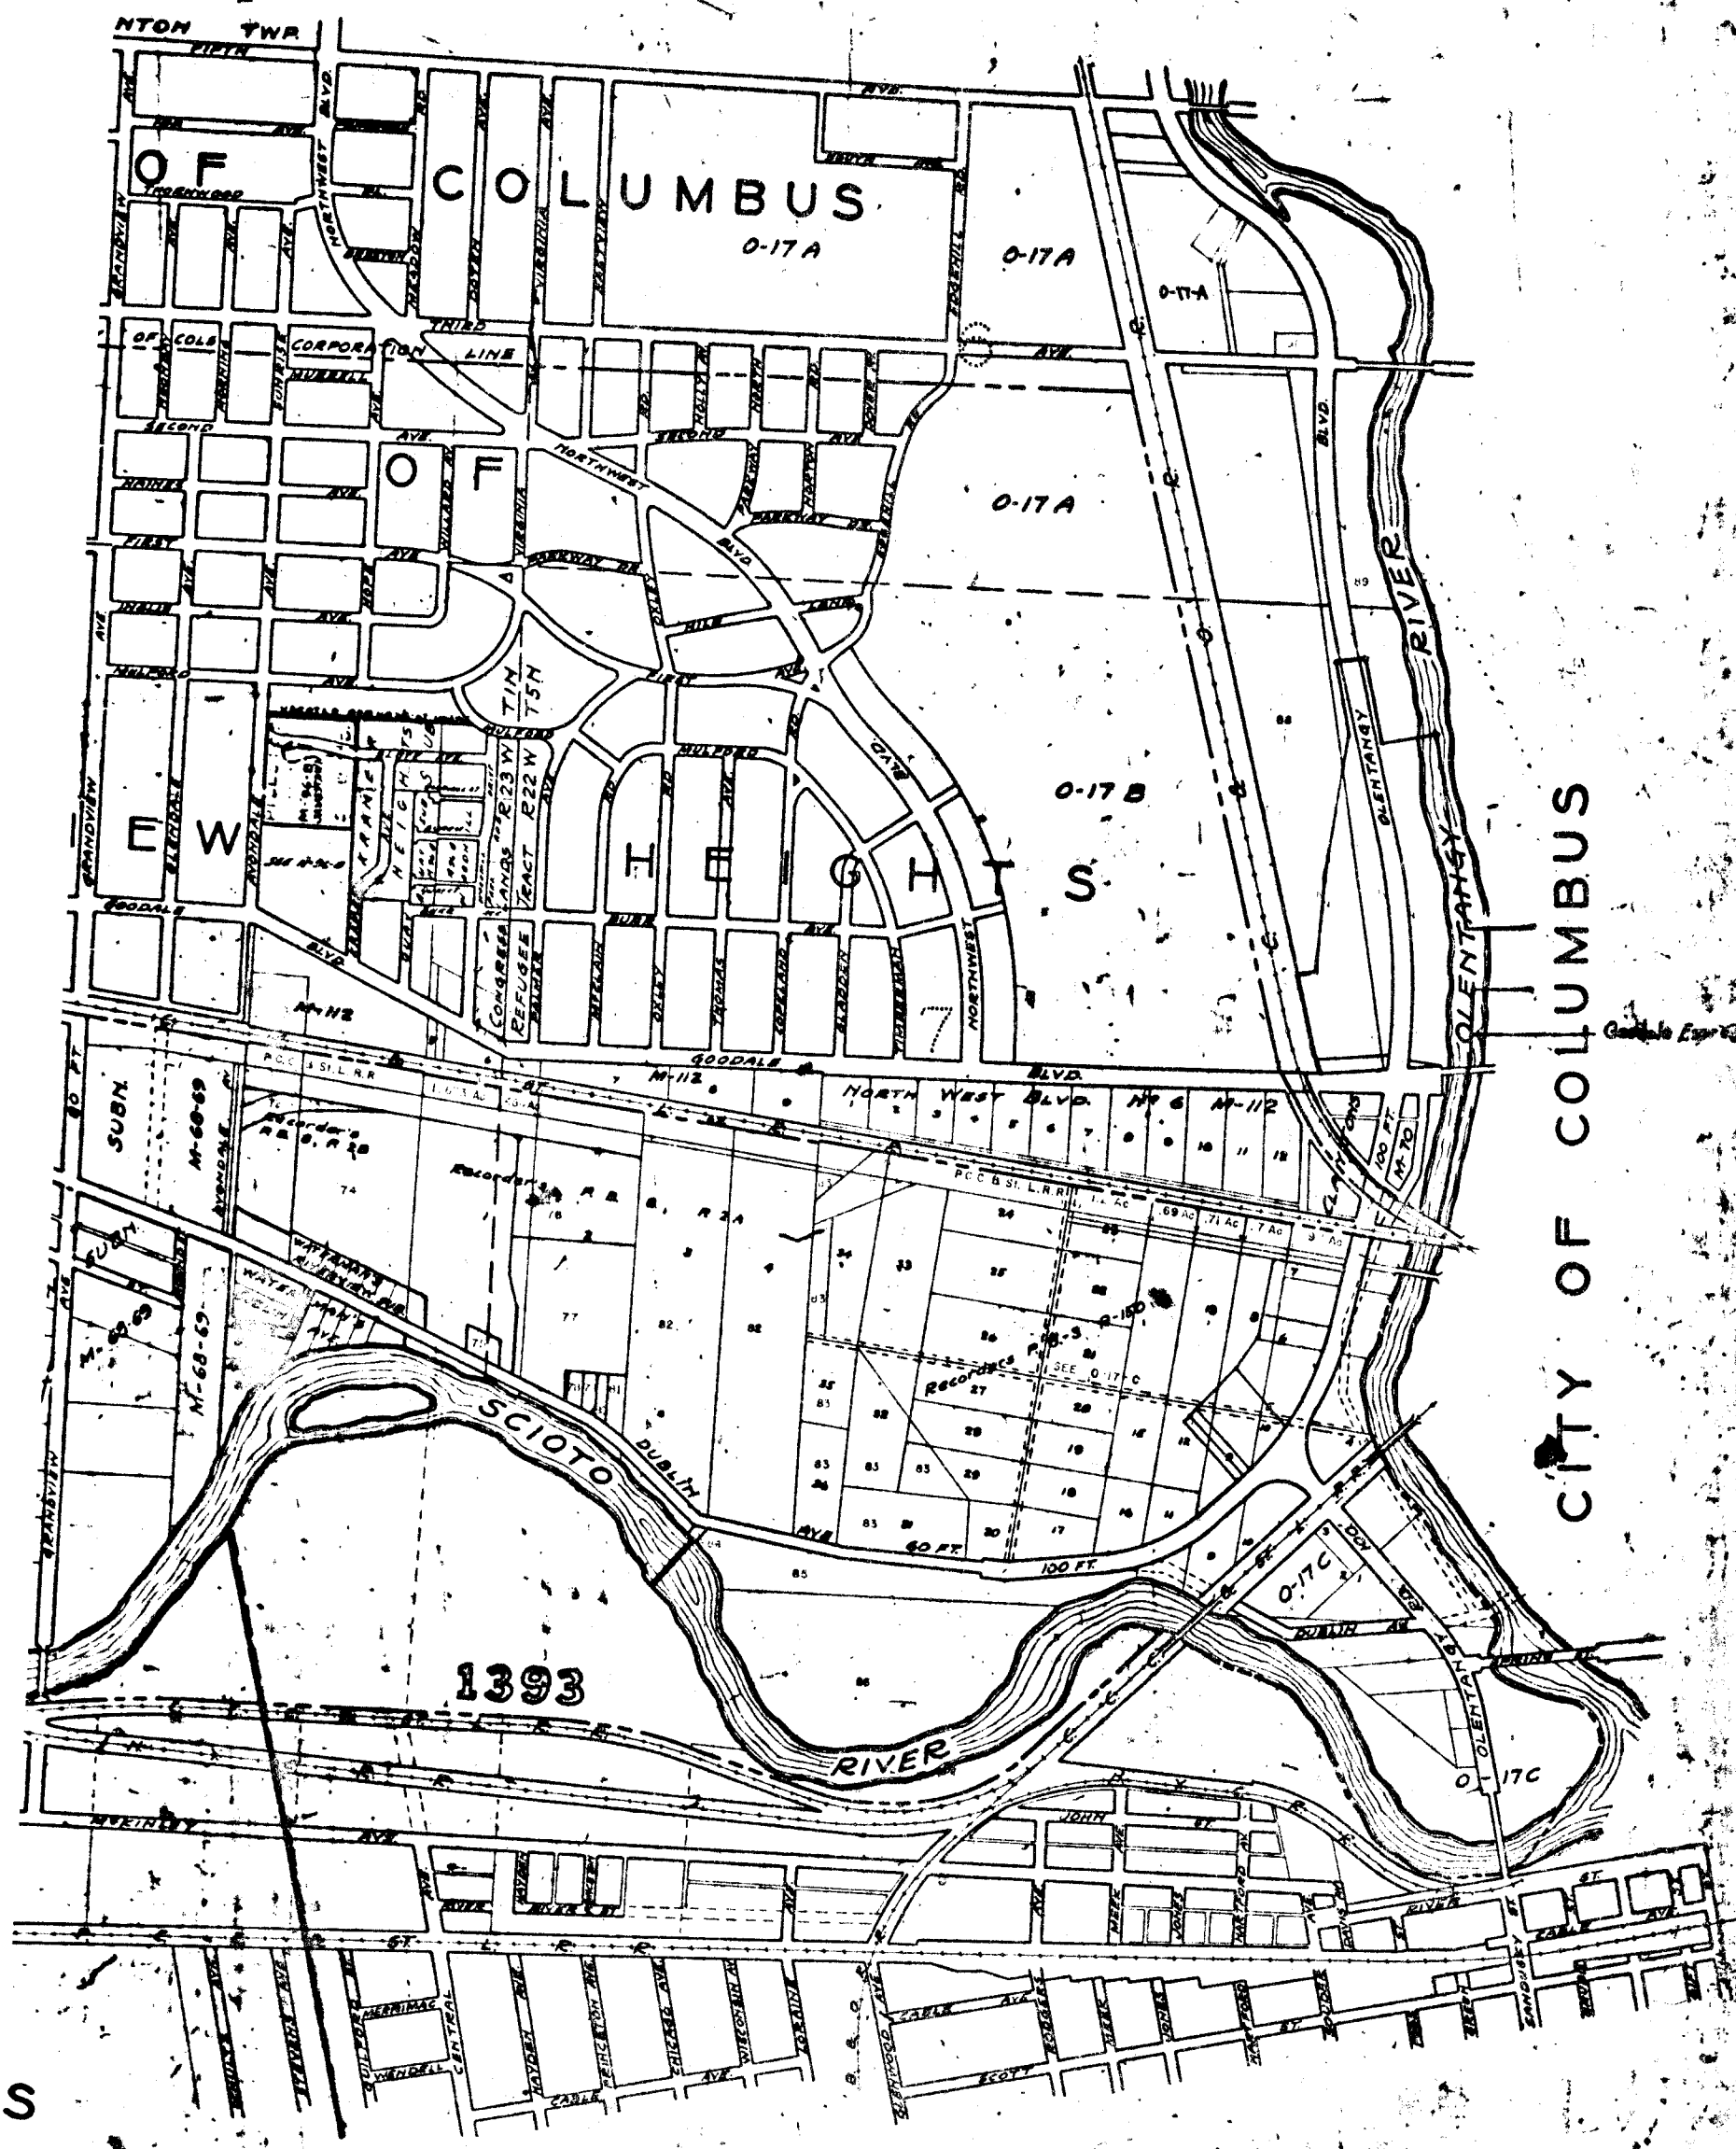

FRANKLIN TWP

SCALE 1 IN. = 500 FT.

CITY OF COLUMBUS

15

CITY OF COLUMBUS

Geologic Map