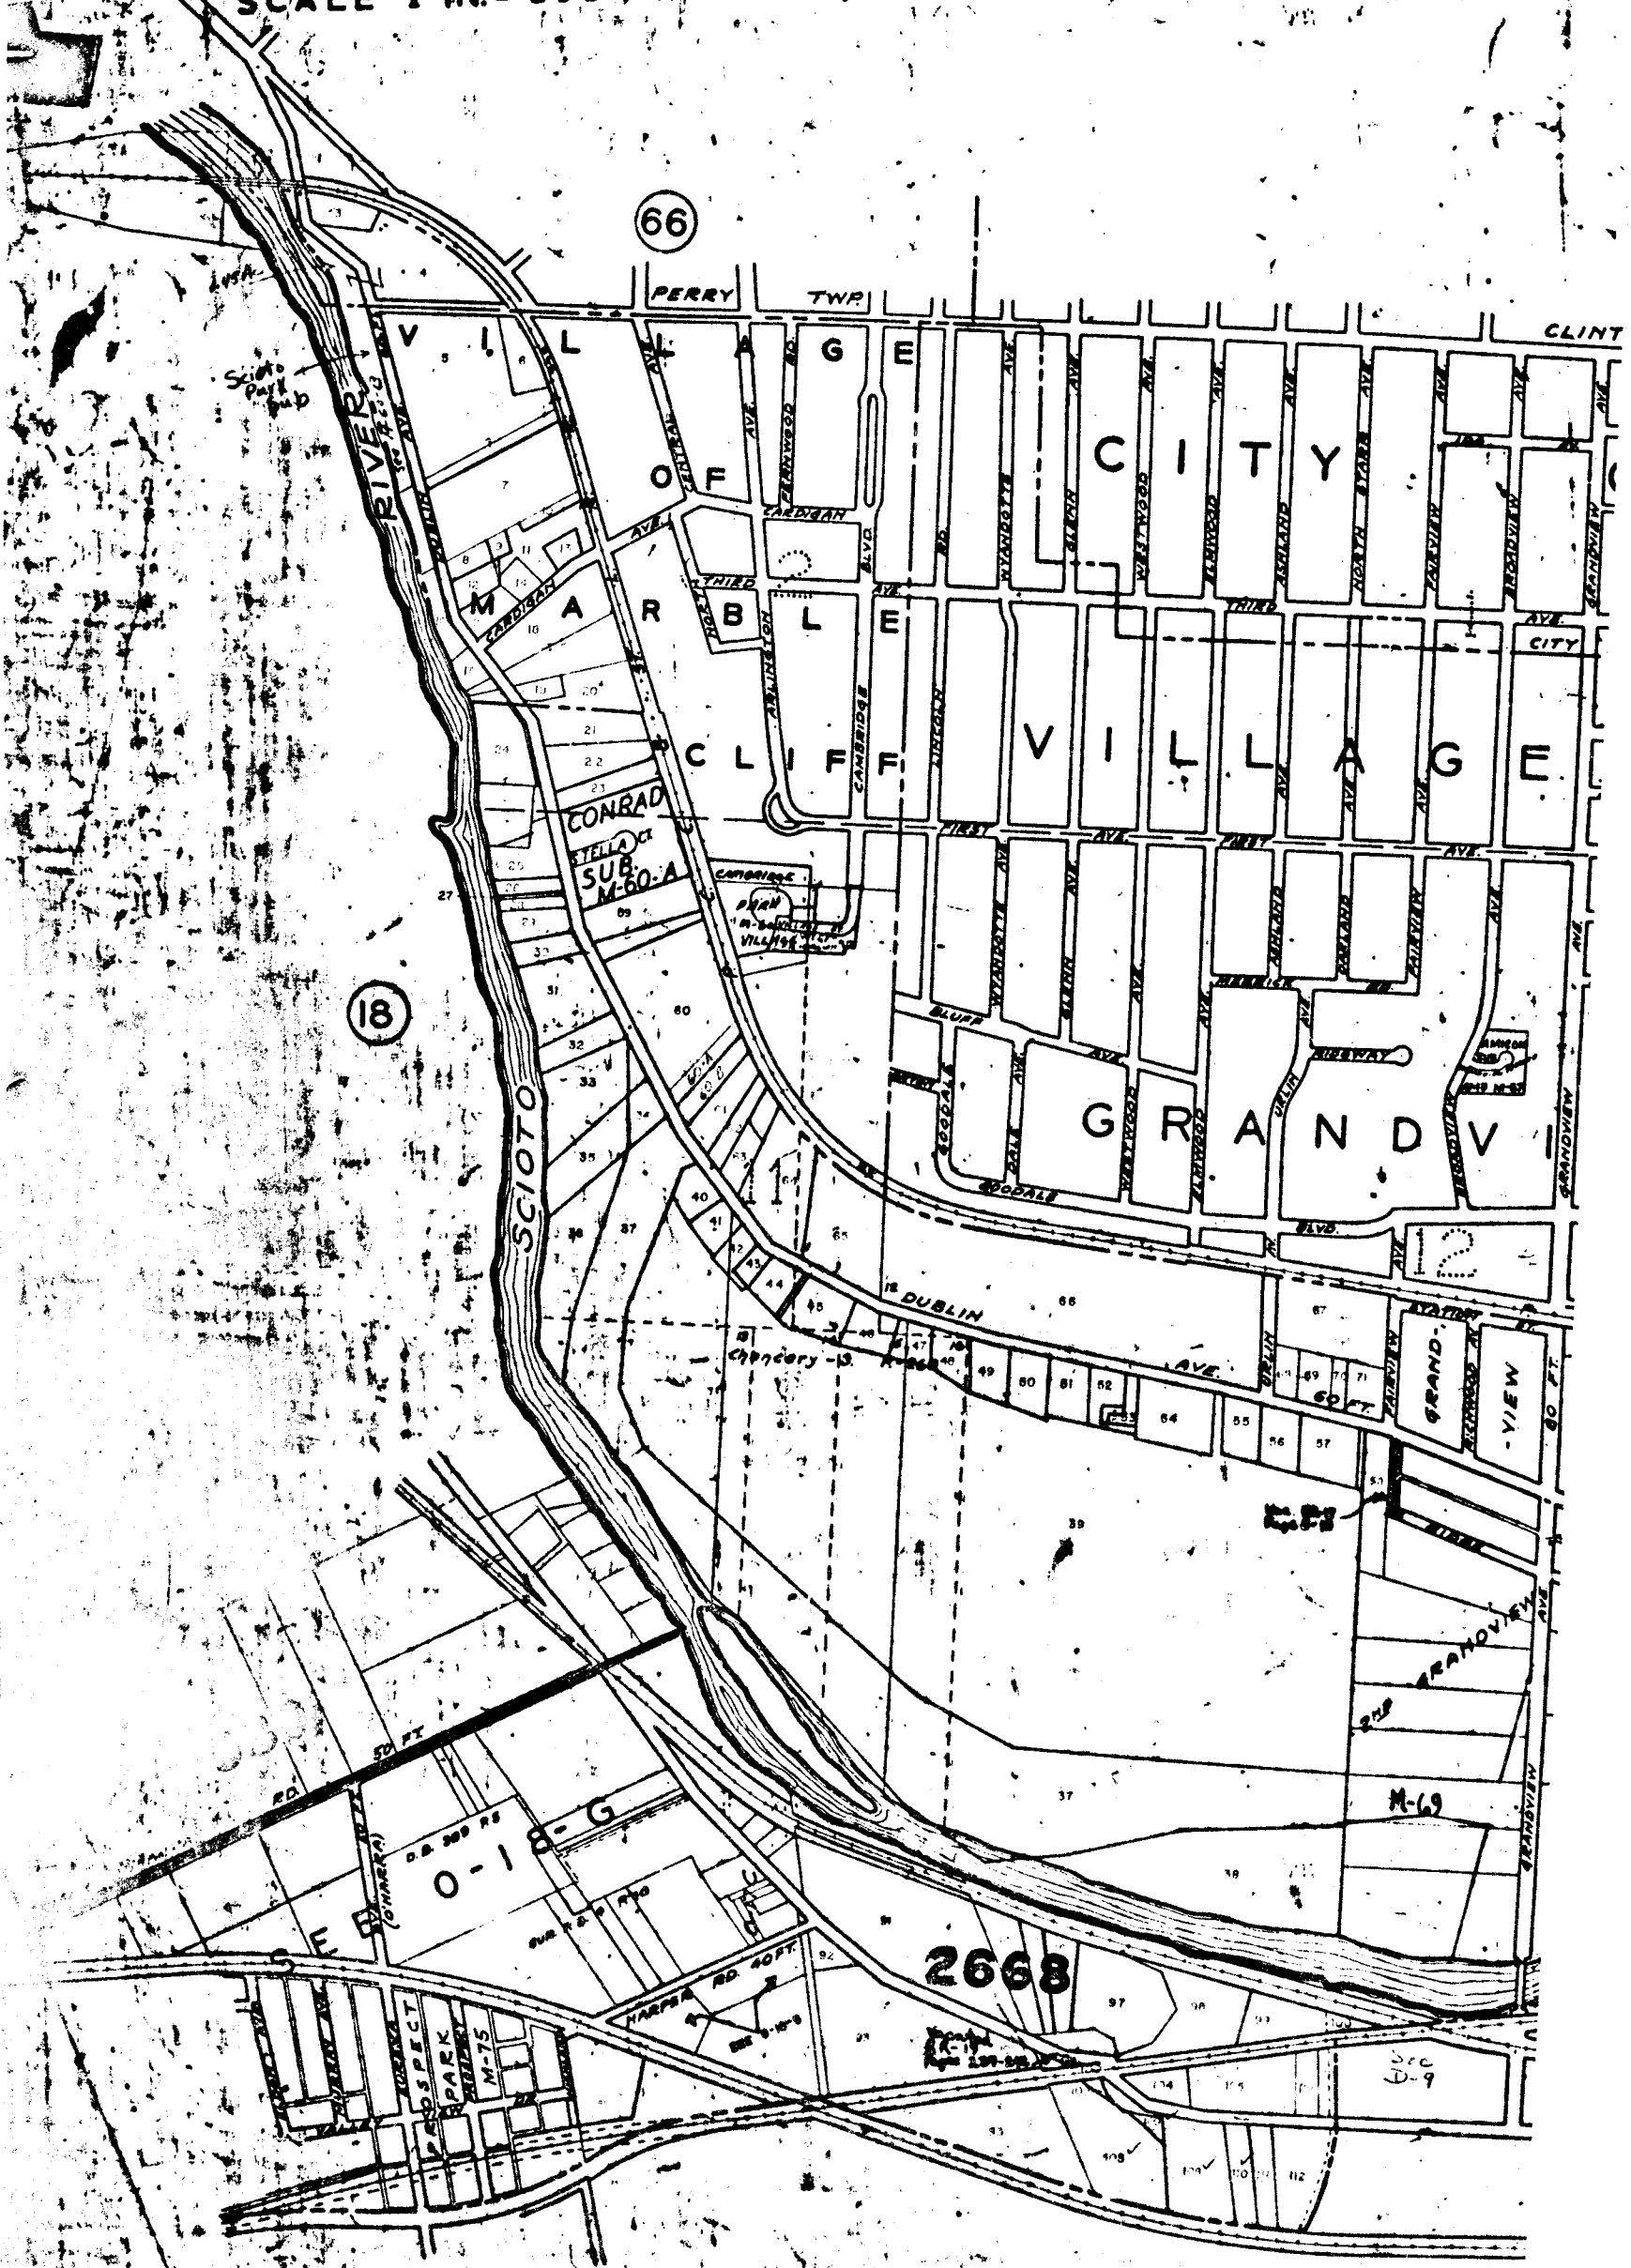

FRANKLIN TWP

SCALE 1 IN. = 500 FT.

CITY OF COLUMBUS

15

CITY OF COLUMBUS

Geologic Map