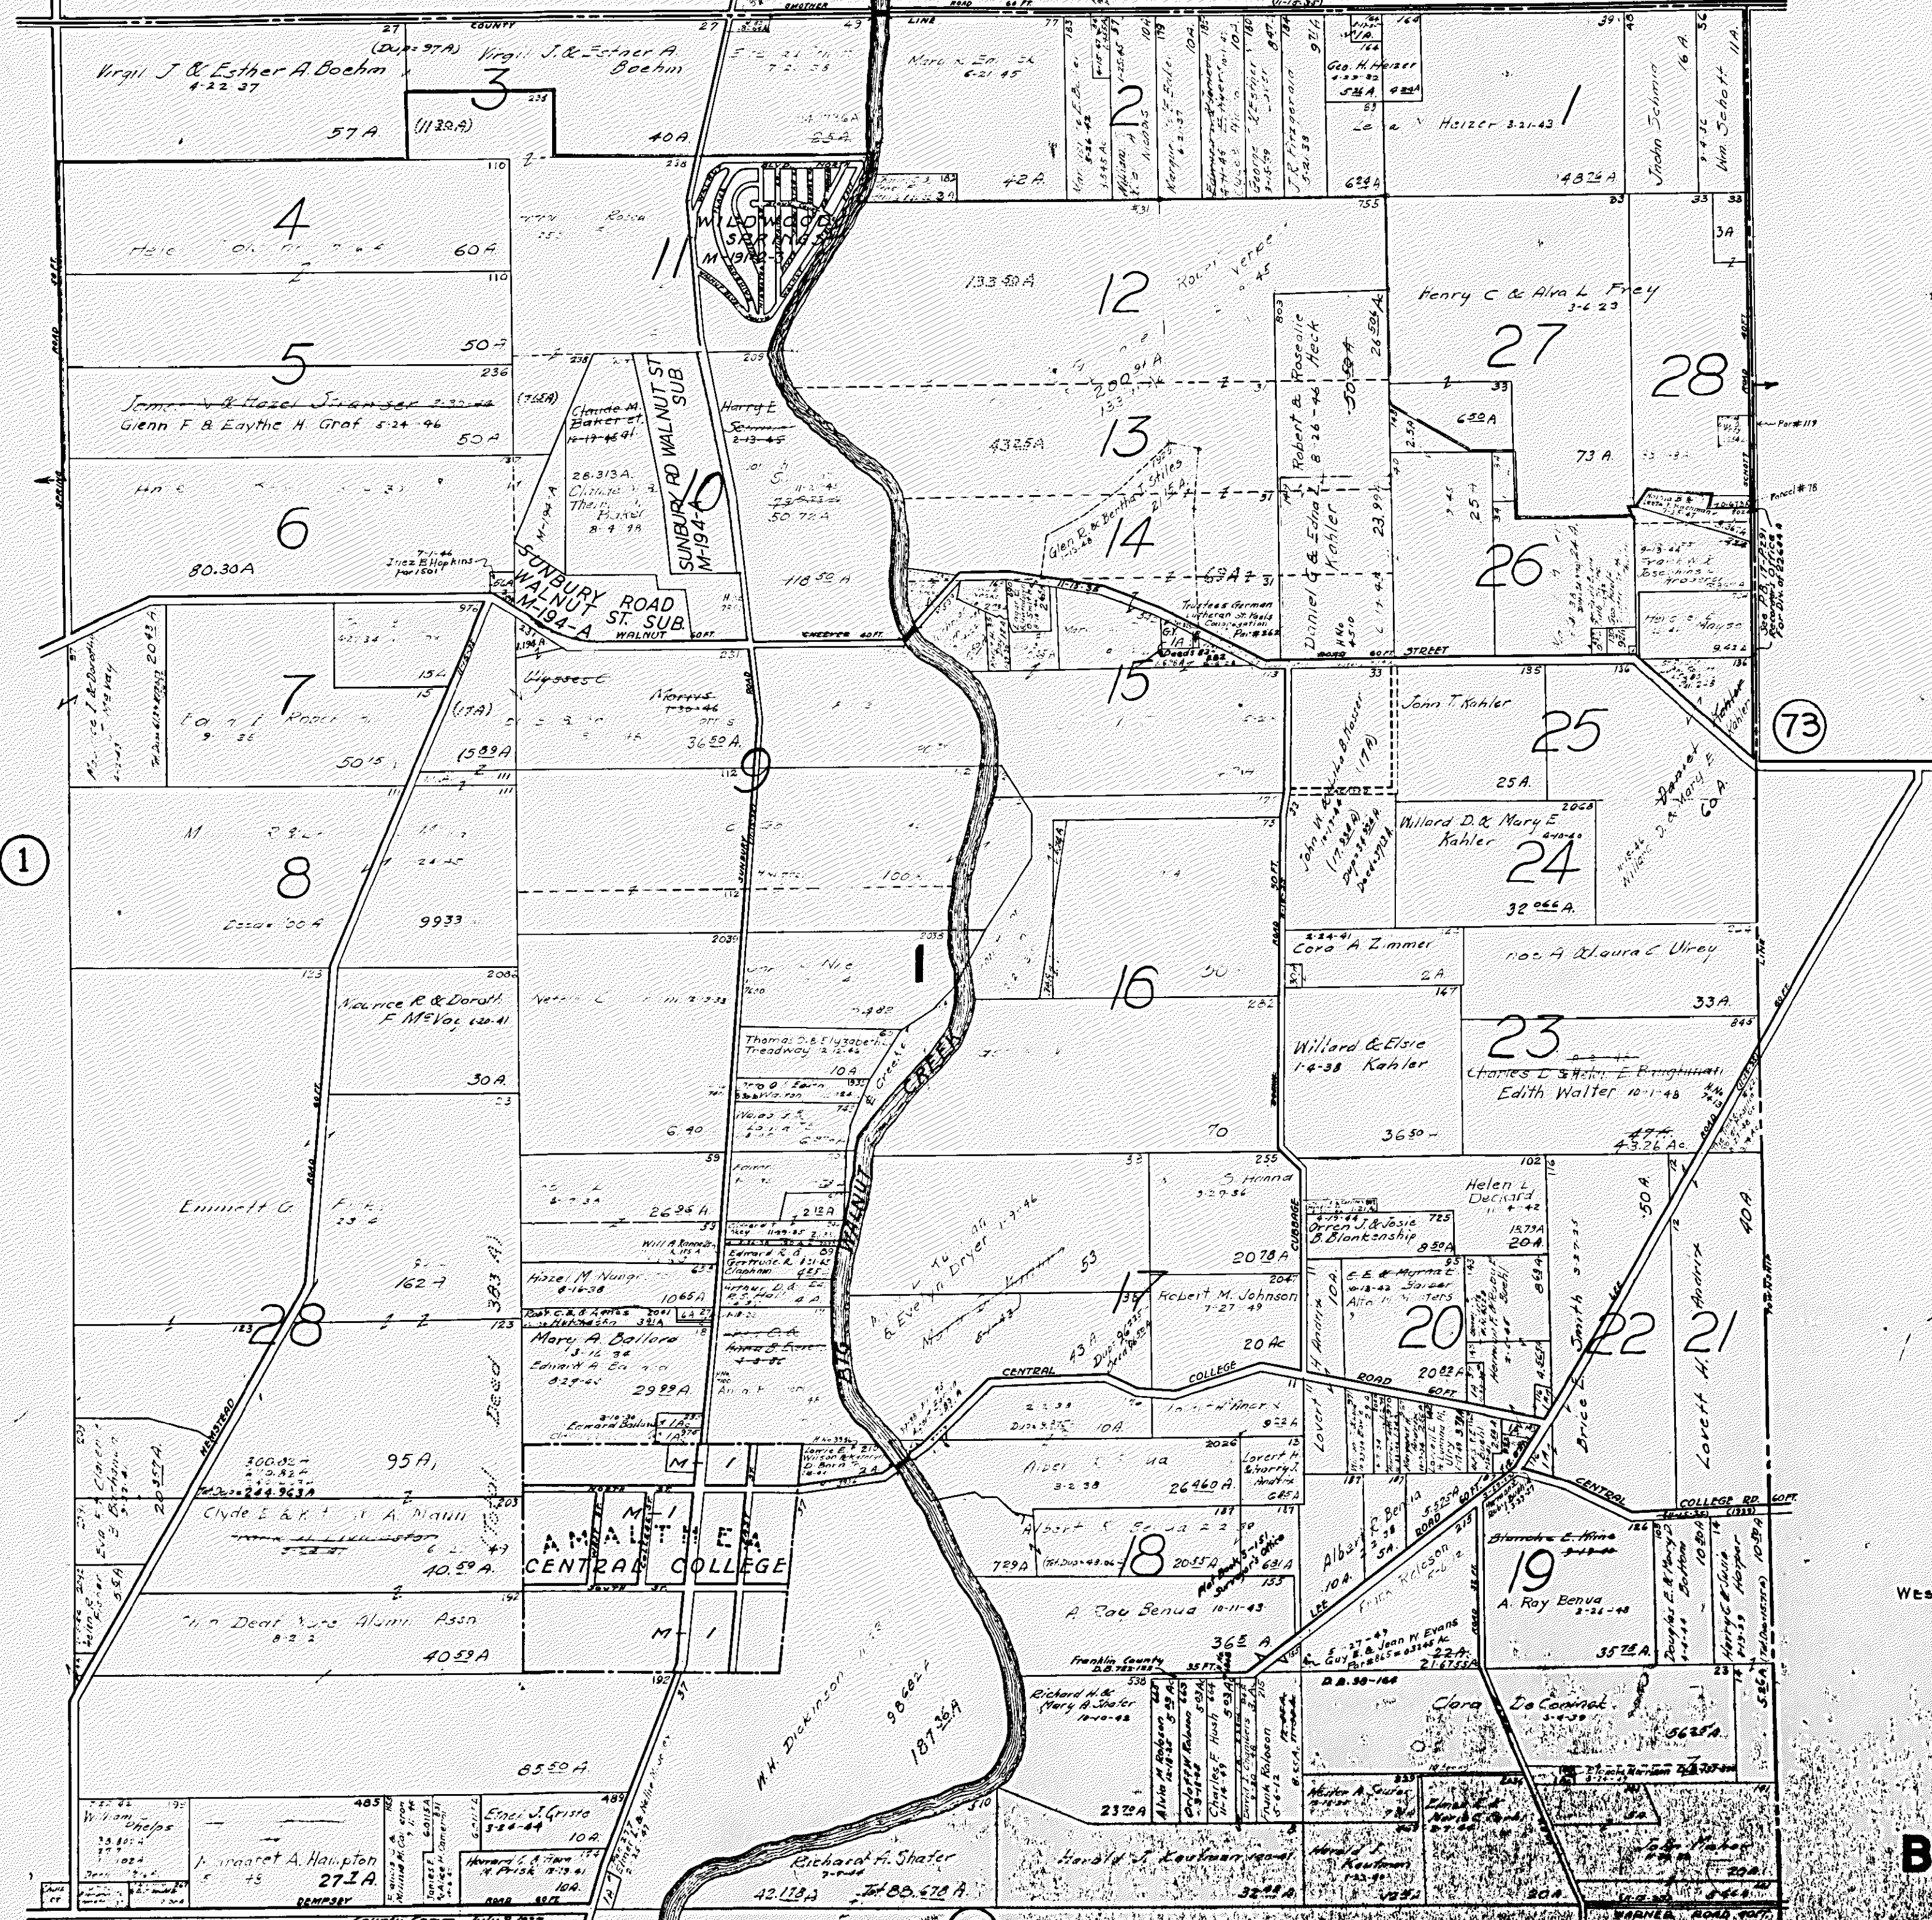

DELAWARE CO.

PLAIN T.P.

WESTERVILLE S.D. BLENDON TR.

N.E. QR.
BLENDON TR.
R.17. TP. 2
 SCALE 1 INCH = 500 FT.

County Comm. July 3, 1917