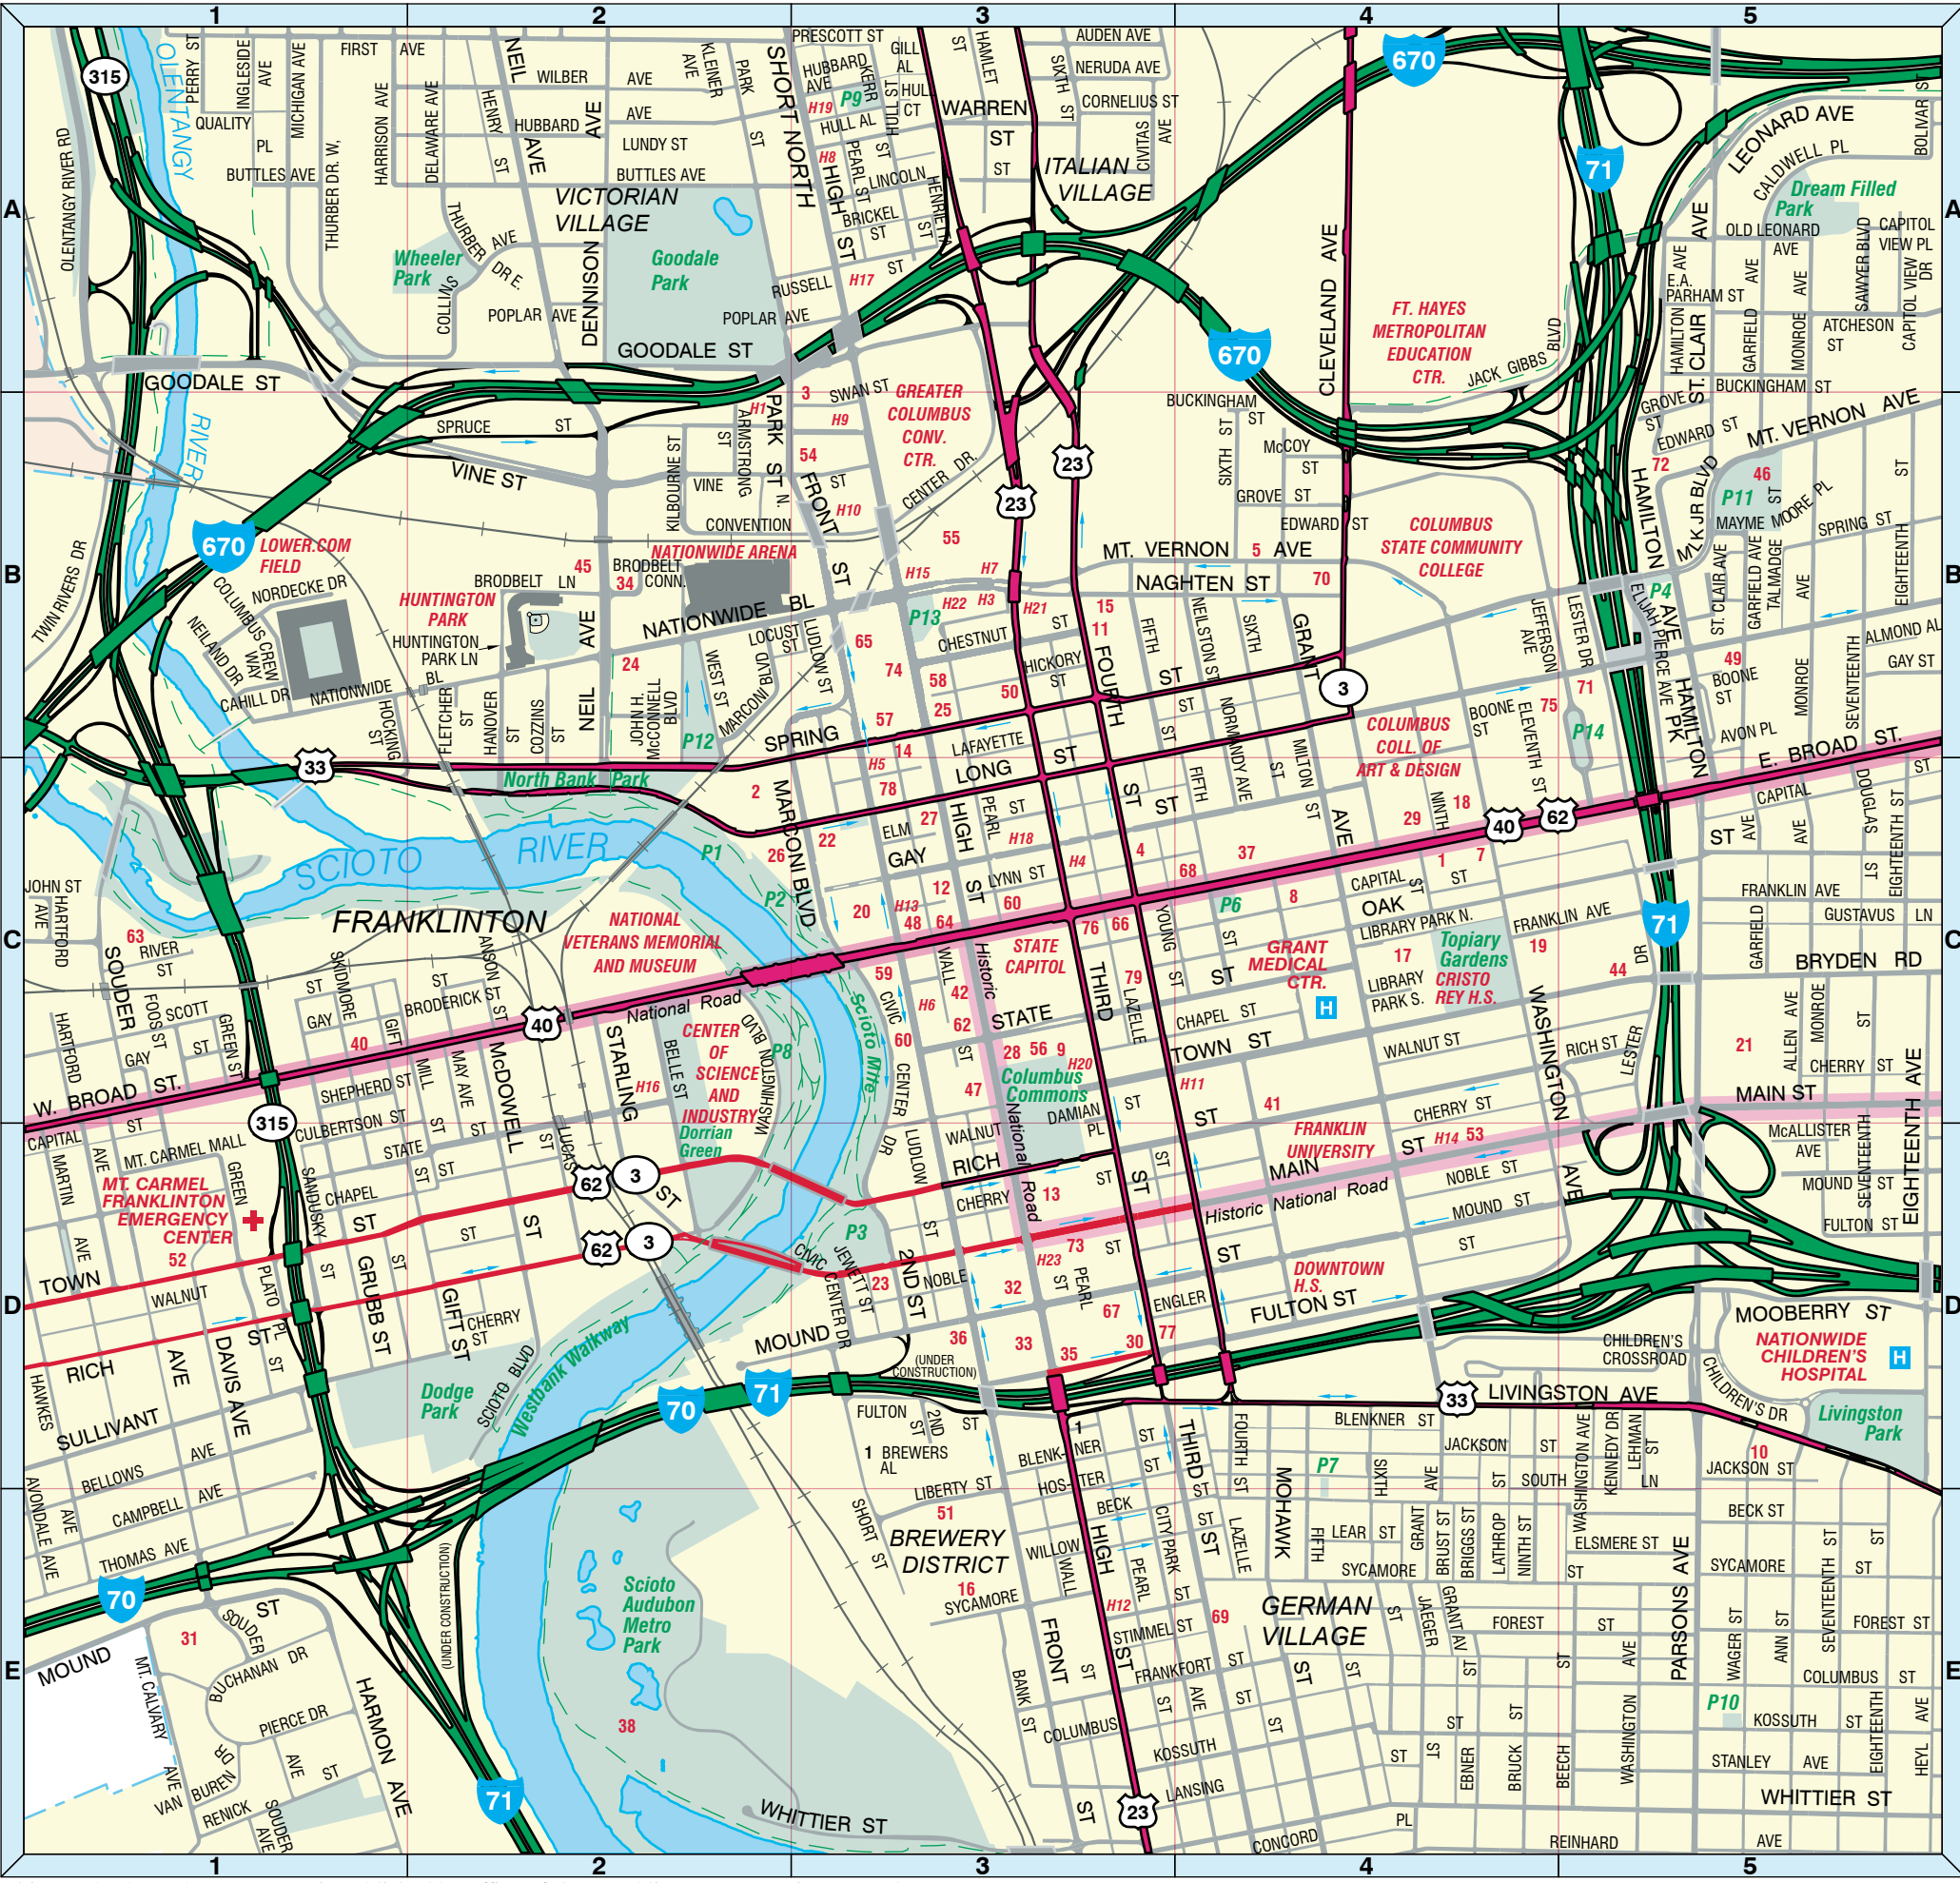

Updated April 2024

POINTS OF INTEREST (cont.)

Symbol	Map Grid
Ohio, State of	
Bureau of Workers Comp. (BWC) -	
William Green Bldg.....	57 B-3
Dept. of Health.....	58 B-3
Office Bldg.....	59 C-3
Rhodes State Office Tower.....	60 C-3
State Capitol.....	C-3
Supreme Court.....	61 C-3
Vern Riffe Center for Government and the Arts	
- Speaker Jo Ann Davidson Theatre.....	62 C-3
- Studios 1,2,3.....	63 C-1
Old Franklinton Cemetery.....	64 C-3
One Columbus.....	65 B-3
One Nationwide Plaza.....	66 C-3
Preston Centre (formerly PNC Tower).....	67 D-3
St. John's Church.....	68 C-4
St. Joseph's Cathedral.....	69 E-4
St. Mary's Church.....	70 B-4
St. Patrick Church.....	71 B-5
St. Paul AME Church.....	72 B-5
Shiloh Baptist Church.....	73 D-3
Southern Theatre.....	74 B-3
Three Nationwide Plaza.....	75 C-4
Thurber House Museum and Center.....	76 C-3
Trinity Episcopal Church.....	77 D-3
Trinity Evangelical Lutheran Church.....	78 C-3
YMCA - historic bldg.....	79 C-3
YWCA - Griswold Bldg.....	79 C-3

DOWNTOWN HOTELS

Symbol	Map Grid
AC Hotel by Marriott.....	H1 B-2
Canopy by Hilton.....	H3 B-3
Columbus, a Renaissance Hotel, the.....	H4 C-3
Courtyard by Marriott.....	H5 C-3
DoubleTree Guest Suites.....	H6 C-3
Drury Plaza - Columbus Downtown.....	H7 B-3
Graduate Columbus.....	H8 A-3
Hampton Inn & Suites.....	H9 B-3
Hilton Downtown / Hilton Tower.....	H10 B-3
Holiday Inn.....	H11 C-4
Holiday Inn Express.....	H12 E-3
Hotel LeVeque.....	H13 B-3
Home2Suites.....	H14 D-4
Hyatt Regency Columbus.....	H15 B-3
Junto, the.....	H16 C-2
Le Meridien Columbus, the Joseph.....	H17 A-3
Marriott - Residence Inn.....	H18 C-3
Moxy Columbus Short North.....	H19 A-3
Plaza Hotel at Capitol Square, the.....	H20 C-3
Red Roof PLUS + Columbus Downtown.....	H21 B-3
Sonesta Downtown Columbus.....	H22 B-3
Westin Great Southern.....	H23 D-3

DOWNTOWN PARKS

Symbol	Map Grid
Alexander / AEP Park.....	P1 C-2
Battelle Riverfront Park.....	P2 C-2
Bicentennial / Galbreath Park.....	P3 D-3
Bronzeville Community Park.....	P4 B-5
Columbus Commons.....	C-3
Discovery Park.....	P6 C-4
Dodge Park.....	D-2
Dorrian Green.....	D-2
Dream Filled Park.....	A-5
Frank Fetch Memorial Park.....	P7 D-4
Genoa Park & Amphitheater.....	P8 C-2
Goodale Park.....	A-2
Italian Village Park.....	P9 A-3
Kobacker Park.....	P10 E-5
Livingston Park.....	D-5
Mayme Moore / Amos Lynch Park.....	P11 B-5
McFerson Commons.....	P12 B-2
North Bank Park.....	E-2
Scioto Audubon Metro Park.....	E-2
Scioto Mile - Promenade.....	C-3
Sensenbrenner Park.....	P13 B-3
Thurber Park.....	P14 B-5
Topiary Gardens and Kaufman Plaza.....	C-4
Westbank Walkway.....	D-2
Wheeler Memorial Park.....	A-1